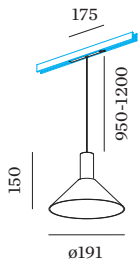

GENERAL

Ceiling _____
Track Suspended _____
Black Matt + Gold _____
IP20 _____
Interior _____
470 lm _____
CIE flux code: 95 97 99 100 _____
100 _____

LED

2700 K _____
CRI ≥ 90 _____
L70 / 55000h _____
initial MacAdam ≤ 2 SDCM _____

OPTICAL

Standard _____
beam angle 32° _____

ELECTRICAL

DALI-2 _____
48 V _____
inset 7.0 W _____
Class 3 _____

PHYSICAL

diameter 191 mm _____
height 150 mm _____
0.7 kg _____
cable length incl. 0.95-1.2 m _____
suspension mm _____
adapter 175 mm _____
incl. Strex 48 V track adapter _____

[187665BG3] The technical data represent rated values for an ambient temperature of 25°C. The data values for the luminous flux are initially subject to a tolerance of +/- 10%, those for the electrical connected load are initially subject to a tolerance of +/- 10%, and those for the colour temperature are initially subject to a tolerance of +/- 150 K. No liability is assumed for typographical or printing errors. The general terms and conditions of Wever & Ducré BV apply.