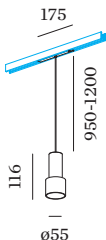

LED

3000 K _____
 CRI ≥ 90 _____
 L70 / 55000h _____
 initial MacAdam ≤ 2 SDCM _____

OPTICAL

Standard _____
 beam angle 32° _____

ELECTRICAL

DALI-2 _____
 48 V _____
 inset 7.0 W _____
 Class 3 _____

PHYSICAL

diameter 55 mm _____
 height 116 mm _____
 0.28 kg _____
 cable length incl. 0.95-1.2 m _____
 suspension mm _____
 adapter 175 mm _____
 incl. Strex 48 V track adapter _____

Suspended luminaire for 48V tracks made from die-cast aluminium; track adapter with height adjustable cable system; surface Gold wet painted; matt texture; with COB (Chip on Board) technology for maximum efficiency; light colour 3000 K; binning initial MacAdam ≤ 2 SDCM; CRI ≥ 90; 48 V; degree of protection IP20; Class 3; light source replaceable by Wever & Ducré or by a professional with explicit authorization;