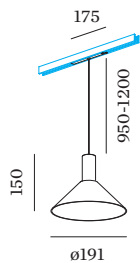

GENERAL

Ceiling _____
Track Suspended _____
Black Matt + Gold _____
IP20 _____
Interior _____
500 lm _____
CIE flux code: 95 97 99 100 _____
100 _____

LED

3000 K _____
CRI ≥ 90 _____
L70 / 55000h _____
initial MacAdam ≤ 2 SDCM _____

OPTICAL

Standard _____
beam angle 32° _____

ELECTRICAL

DALI-2 _____
48 V _____
inset 7.0 W _____
Class 3 _____

PHYSICAL

diameter 191 mm _____
height 150 mm _____
0.7 kg _____
cable length incl. 0.95-1.2 m _____
suspension mm _____
adapter 175 mm _____
incl. Strex 48 V track adapter _____

[187665BG5] The technical data represent rated values for an ambient temperature of 25°C. The data values for the luminous flux are initially subject to a tolerance of +/- 10%, those for the electrical connected load are initially subject to a tolerance of +/- 10%, and those for the colour temperature are initially subject to a tolerance of +/- 150 K. No liability is assumed for typographical or printing errors. The general terms and conditions of Wever & Ducré BV apply.