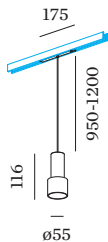

LED

2700 K _____
 CRI ≥ 90 _____
 L70 / 55000h _____
 initial MacAdam ≤ 2 SDCM _____

OPTICAL

Standard _____
 beam angle 32° _____

ELECTRICAL

DALI-2 _____
 48 V _____
 inset 7.0 W _____
 Class 3 _____

PHYSICAL

diameter 55 mm _____
 height 116 mm _____
 0.28 kg _____
 cable length incl. 0.95-1.2 m _____
 suspension mm _____
 adapter 175 mm _____
 incl. Strex 48 V track adapter _____

Suspended luminaire for 48V tracks made from die-cast aluminium; track adapter with height adjustable cable system; surface White Matt + Gold wet painted; matt texture; with COB (Chip on Board) technology for maximum efficiency; light colour 2700 K; binning initial MacAdam ≤ 2 SDCM; CRI ≥ 90; 48 V; degree of protection IP20; Class 3; light source replaceable by Wever & Ducré or by a professional with explicit authorization;