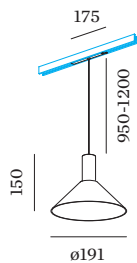

GENERAL

Ceiling _____
Track Suspended _____
Gold + Black Matt _____
IP20 _____
Interior _____
475 lm _____
CIE flux code: 95 97 99 100 _____
100 _____

LED

2700 K _____
CRI ≥ 90 _____
L70 / 55000h _____
initial MacAdam ≤ 2 SDCM _____

OPTICAL

Standard _____
beam angle 32° _____

ELECTRICAL

DALI-2 _____
48 V _____
inset 7.0 W _____
Class 3 _____

PHYSICAL

diameter 191 mm _____
height 150 mm _____
0.7 kg _____
cable length incl. 0.95-1.2 m _____
suspension mm _____
adapter 175 mm _____
incl. Strex 48 V track adapter _____

[187665GB3] The technical data represent rated values for an ambient temperature of 25°C. The data values for the luminous flux are initially subject to a tolerance of +/- 10%, those for the electrical connected load are initially subject to a tolerance of +/- 10%, and those for the colour temperature are initially subject to a tolerance of +/- 150 K. No liability is assumed for typographical or printing errors. The general terms and conditions of Wever & Ducré BV apply.