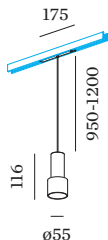

LED

3000 K _____
 CRI ≥ 90 _____
 L70 / 55000h _____
 initial MacAdam ≤ 2 SDCM _____

OPTICAL

Standard _____
 beam angle 32° _____

ELECTRICAL

DALI-2 _____
 48 V _____
 inset 7.0 W _____
 Class 3 _____

PHYSICAL

diameter 55 mm _____
 height 116 mm _____
 0.28 kg _____
 cable length incl. 0.95-1.2 m _____
 suspension mm _____
 adapter 175 mm _____
 incl. Strex 48 V track adapter _____

Suspended luminaire for 48V tracks made from die-cast aluminium; track adapter with height adjustable cable system; surface White Matt + Gold wet painted; matt texture; with COB (Chip on Board) technology for maximum efficiency; light colour 3000 K; binning initial MacAdam ≤ 2 SDCM; CRI ≥ 90; 48 V; degree of protection IP20; Class 3; light source replaceable by Wever & Ducré or by a professional with explicit authorization;