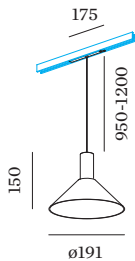

GENERAL

Ceiling _____
Track Suspended _____
Gold + Black Matt _____
IP20 _____
Interior _____
520 lm _____
CIE flux code: 95 97 99 100 _____
100 _____

LED

3000 K _____
CRI ≥ 90 _____
L70 / 55000h _____
initial MacAdam ≤ 2 SDCM _____

OPTICAL

Standard _____
beam angle 32° _____

ELECTRICAL

DALI-2 _____
48 V _____
inset 7.0 W _____
Class 3 _____

PHYSICAL

diameter 191 mm _____
height 150 mm _____
0.7 kg _____
cable length incl. 0.95-1.2 m _____
suspension mm _____
adapter 175 mm _____
incl. Strex 48 V track adapter _____

[187665GB5] The technical data represent rated values for an ambient temperature of 25°C. The data values for the luminous flux are initially subject to a tolerance of +/- 10%, those for the electrical connected load are initially subject to a tolerance of +/- 10%, and those for the colour temperature are initially subject to a tolerance of +/- 150 K. No liability is assumed for typographical or printing errors. The general terms and conditions of Wever & Ducré BV apply.