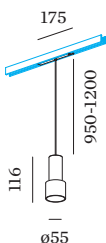

[187165WW3] The technical data represent rated values for an ambient temperature of 25°C. The data values for the luminous flux are initially subject to a tolerance of +/- 10%, those for the electrical connected load are initially subject to a tolerance of +/- 10%, and those for the colour temperature are initially subject to a tolerance of +/- 150 K. No liability is assumed for typographical or printing errors. The general terms and conditions of Wever & Ducré BV apply.