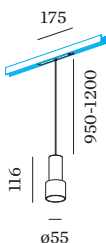

[187165WW5] The technical data represent rated values for an ambient temperature of 25°C. The data values for the luminous flux are initially subject to a tolerance of +/- 10%, those for the electrical connected load are initially subject to a tolerance of +/- 10%, and those for the colour temperature are initially subject to a tolerance of +/- 150 K. No liability is assumed for typographical or printing errors. The general terms and conditions of Wever & Ducré BV apply.