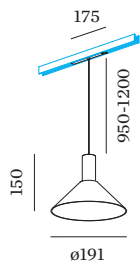

GENERAL

Ceiling _____
Track Suspended _____
Gold _____
IP20 _____
Interior _____
500 lm _____
CIE flux code: 95 97 99 100 _____
100 _____

LED

3000 K _____
CRI ≥ 90 _____
L70 / 55000h _____
initial MacAdam ≤ 2 SDCM _____

OPTICAL

Standard _____
beam angle 32° _____

ELECTRICAL

DALI-2 _____
48 V _____
inset 7.0 W _____
Class 3 _____

PHYSICAL

diameter 191 mm _____
height 150 mm _____
0.7 kg _____
cable length incl. 0.95-1.2 m _____
suspension mm _____
adapter 175 mm _____
incl. Strex 48 V track adapter _____

[187665GG5] The technical data represent rated values for an ambient temperature of 25°C. The data values for the luminous flux are initially subject to a tolerance of +/- 10%, those for the electrical connected load are initially subject to a tolerance of +/- 10%, and those for the colour temperature are initially subject to a tolerance of +/- 150 K. No liability is assumed for typographical or printing errors. The general terms and conditions of Wever & Ducré BV apply.