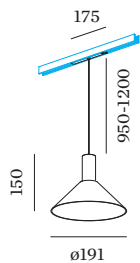

LED

2700 K _____
 CRI ≥ 90 _____
 L70 / 55000h _____
 initial MacAdam ≤ 2 SDCM _____

OPTICAL

Standard _____
 beam angle 32° _____

ELECTRICAL

DALI-2 _____
 48 V _____
 inset 7.0 W _____
 Class 3 _____

PHYSICAL

diameter 191 mm _____
 height 150 mm _____
 0.7 kg _____
 cable length incl. 0.95-1.2 m _____
 suspension mm _____
 adapter 175 mm _____
 incl. Strex 48 V track adapter _____

Suspended luminaire for 48V tracks made from die-cast aluminium; track adapter with height adjustable cable system; surface White Matt + Gold wet painted; matt texture; with COB (Chip on Board) technology for maximum efficiency; light colour 2700 K; binning initial MacAdam ≤ 2 SDCM; CRI ≥ 90; 48 V; degree of protection IP20; Class 3; light source replaceable by Wever & Ducré or by a professional with explicit authorization;