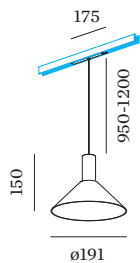

[187665WG5] The technical data represent rated values for an ambient temperature of 25°C. The data values for the luminous flux are initially subject to a tolerance of +/- 10%, those for the electrical connected load are initially subject to a tolerance of +/- 10%, and those for the colour temperature are initially subject to a tolerance of +/- 150 K. No liability is assumed for typographical or printing errors. The general terms and conditions of Wever & Ducré BV apply.