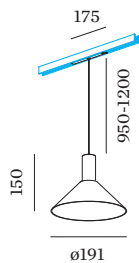

Suspended luminaire for 48V tracks made from die-cast aluminium; track adapter with height adjustable cable system; surface White Matt wet painted; matt texture; with COB (Chip on Board) technology for maximum efficiency; light colour 3000 K; binning initial MacAdam ≤ 2 SDCM; CRI ≥ 90 ; 48 V; degree of protection IP20; Class 3; light source replaceable by Wever & Ducré or by a professional with explicit authorization;