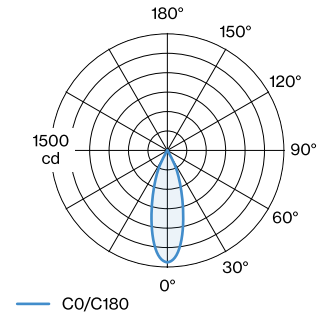

LIGHT DISTRIBUTION

[187665WW5] The technical data represent rated values for an ambient temperature of 25°C. The data values for the luminous flux are initially subject to a tolerance of +/- 10%, those for the electrical connected load are initially subject to a tolerance of +/- 10%, and those for the colour temperature are initially subject to a tolerance of +/- 150 K. No liability is assumed for typographical or printing errors. The general terms and conditions of Wever & Ducré BV apply.