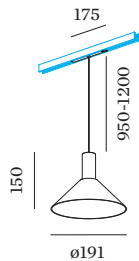

LIGHT DISTRIBUTION

[187665WW5] The technical data represent rated values for an ambient temperature of 25°C. The data values for the luminous flux are initially subject to a tolerance of +/- 10%, those for the electrical connected load are initially subject to a tolerance of +/- 10%, and those for the colour temperature are initially subject to a tolerance of +/- 150 K. No liability is assumed for typographical or printing errors. The general terms and conditions of Wever & Ducré BV apply.