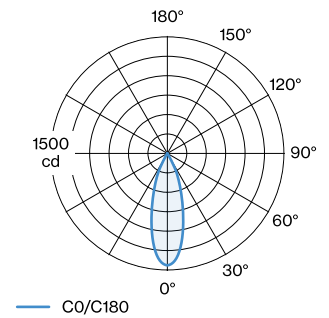

**LED**

3000 K \_\_\_\_\_  
 CRI  $\geq 90$  \_\_\_\_\_  
 L70 / 55000h \_\_\_\_\_  
 initial MacAdam  $\leq 2$  SDCM \_\_\_\_\_

**OPTICAL**

Standard \_\_\_\_\_  
 beam angle 32° \_\_\_\_\_

**ELECTRICAL**

**LIGHT DISTRIBUTION**