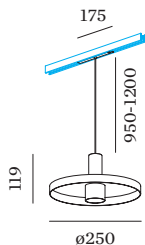

GENERAL

Ceiling
Track Suspended
Black Matt
RAL 9005 ^a
IP20
Interior
380 lm
CIE flux code: 95 97 99 100 100

LED

2700 K
CRI ≥ 90
L70 / 55000h
initial MacAdam ≤ 2 SDCM

OPTICAL

Standard
beam angle 32°

ELECTRICAL

DALI-2
48 V
inset 7.0 W
Class 3

PHYSICAL

diameter 250 mm
height 119 mm
0.48 kg
cable length incl. 0.95-1.2 m
suspension mm
adapter 175 mm
incl. Strex 48 V track adapter

^a Colour may deviate slightly due to production conditions.

[187265BB3] The technical data represent rated values for an ambient temperature of 25°C. The data values for the luminous flux are initially subject to a tolerance of +/- 10%, those for the electrical connected load are initially subject to a tolerance of +/- 10%, and those for the colour temperature are initially subject to a tolerance of +/- 150 K. No liability is assumed for typographical or printing errors. The general terms and conditions of Wever & Ducré BV apply.