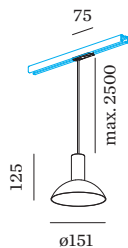

GENERAL

Ceiling _____
Track Suspended _____
Gold _____
IP20 _____
Interior _____
CIE flux code: 94 98 100 100 _____
100 _____

LED

lamp PAR16 _____
socket GU10 _____
max. per socket 12.0 W _____
CRI ≥ 90 _____

ELECTRICAL

incl. 1-phase Global track adapter _____
100 - 240 V _____
Class 1 _____

PHYSICAL

diameter 151 mm _____
height 125 mm _____
0.32 kg _____
adapter 75 mm _____
incl. 1-phase track adapter _____

MEASURED LAMPS

PAR16 LAMP 2700K CRI90 _____
460 lm _____
6.5 W _____

PAR16 LAMP 3000K CRI90 _____
480 lm _____
6.5 W _____