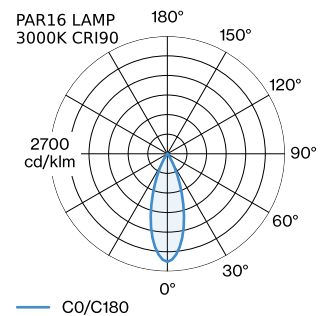

**ELECTRICAL**

incl. 1-phase Global track adapter \_\_\_\_\_  
 100 - 240 V \_\_\_\_\_  
 Class 1 \_\_\_\_\_

**PHYSICAL**

diameter 151 mm \_\_\_\_\_  
 height 125 mm \_\_\_\_\_  
 0.32 kg \_\_\_\_\_  
 adapter 75 mm \_\_\_\_\_  
 incl. 1-phase track adapter \_\_\_\_\_

**MEASURED LAMPS**

PAR16 LAMP 2700K CRI90 \_\_\_\_\_  
 460 lm \_\_\_\_\_  
 6.5 W \_\_\_\_\_

PAR16 LAMP 3000K CRI90 \_\_\_\_\_  
 480 lm \_\_\_\_\_  
 6.5 W \_\_\_\_\_

**LIGHT DISTRIBUTION**

[187720GG0] The technical data represent rated values for an ambient temperature of 25°C. The data values for the luminous flux are initially subject to a tolerance of +/- 10%, those for the electrical connected load are initially subject to a tolerance of +/- 10%, and those for the colour temperature are initially subject to a tolerance of +/- 150 K. No liability is assumed for typographical or printing errors. The general terms and conditions of Wever & Ducré BV apply.

### Adjustable Corner

Type	Colour	L·W·H (MM)	Item number
1-phase track	Black	81-81-20	90014041
1-phase track	White	81-81-20	90014042