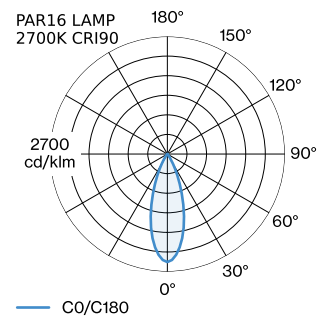

**ELECTRICAL**

incl. 1-phase Global track adapter \_\_\_\_\_  
 100 - 240 V \_\_\_\_\_  
 Class 1 \_\_\_\_\_

**PHYSICAL**

diameter 151 mm \_\_\_\_\_  
 height 125 mm \_\_\_\_\_  
 0.32 kg \_\_\_\_\_  
 adapter 75 mm \_\_\_\_\_  
 incl. 1-phase track adapter \_\_\_\_\_

**MEASURED LAMPS**

PAR16 LAMP 2700K CRI90 \_\_\_\_\_  
 460 lm \_\_\_\_\_  
 6.5 W \_\_\_\_\_

PAR16 LAMP 3000K CRI90 \_\_\_\_\_  
 480 lm \_\_\_\_\_  
 6.5 W \_\_\_\_\_

**LIGHT DISTRIBUTION**

[187720GG0] The technical data represent rated values for an ambient temperature of 25°C. The data values for the luminous flux are initially subject to a tolerance of +/- 10%, those for the electrical connected load are initially subject to a tolerance of +/- 10%, and those for the colour temperature are initially subject to a tolerance of +/- 150 K. No liability is assumed for typographical or printing errors. The general terms and conditions of Wever & Ducré BV apply.

### Adjustable Corner

Type	Colour	L·W·H (MM)	Item number
1-phase track	Black	81-81-20	90014041
1-phase track	White	81-81-20	90014042