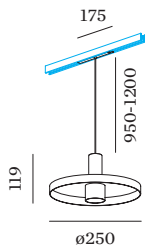

OPTICAL

Standard _____
 beam angle 32° _____

ELECTRICAL

DALI-2 _____
 48 V _____
 inset 7.0 W _____
 Class 3 _____

PHYSICAL

diameter 250 mm _____
 height 119 mm _____
 0.48 kg _____
 cable length incl. 0.95-1.2 m _____
 suspension mm _____
 adapter 175 mm _____
 incl. Strex 48 V track adapter _____