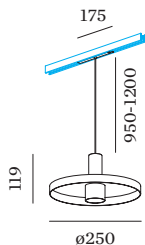

GENERAL

Ceiling
Track Suspended
Black Matt + Gold
IP20
Interior
445 lm
CIE flux code: 95 97 99 100
100

LED

3000 K
CRI ≥ 90
L70 / 55000h
initial MacAdam ≤ 2 SDCM

OPTICAL

Standard
beam angle 32°

ELECTRICAL

DALI-2
48 V
inset 7.0 W
Class 3

PHYSICAL

diameter 250 mm
height 119 mm
0.48 kg
cable length incl. 0.95-1.2 m
suspension mm
adapter 175 mm
incl. Strex 48 V track adapter

[187265BG5] The technical data represent rated values for an ambient temperature of 25°C. The data values for the luminous flux are initially subject to a tolerance of +/- 10%, those for the electrical connected load are initially subject to a tolerance of +/- 10%, and those for the colour temperature are initially subject to a tolerance of +/- 150 K. No liability is assumed for typographical or printing errors. The general terms and conditions of Wever & Ducré BV apply.