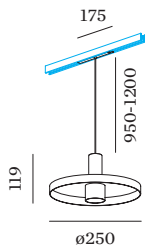

[187265GB3] The technical data represent rated values for an ambient temperature of 25°C. The data values for the luminous flux are initially subject to a tolerance of +/- 10%, those for the electrical connected load are initially subject to a tolerance of +/- 10%, and those for the colour temperature are initially subject to a tolerance of +/- 150 K. No liability is assumed for typographical or printing errors. The general terms and conditions of Wever & Ducré BV apply.