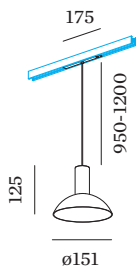

GENERAL

Ceiling _____
Track Suspended _____
Black Matt _____
RAL 9005 ^a _____
IP20 _____
Interior _____
520 lm _____
CIE flux code: 95 97 99 100 _____
100 _____

LED

3000 K _____
CRI ≥ 90 _____
L70 / 55000h _____
initial MacAdam ≤ 2 SDCM _____

OPTICAL

Standard _____
beam angle 32° _____

ELECTRICAL

DALI-2 _____
48 V _____
inset 7.0 W _____
Class 3 _____

PHYSICAL

diameter 151 mm _____
height 125 mm _____
0.34 kg _____
cable length incl. 0.95-1.2 m _____
suspension mm _____
adapter 175 mm _____
incl. Strex 48 V track adapter _____

^a Colour may deviate slightly due to production conditions.

[187765BB5] The technical data represent rated values for an ambient temperature of 25°C. The data values for the luminous flux are initially subject to a tolerance of +/- 10%, those for the electrical connected load are initially subject to a tolerance of +/- 10%, and those for the colour temperature are initially subject to a tolerance of +/- 150 K. No liability is assumed for typographical or printing errors. The general terms and conditions of Wever & Ducré BV apply.