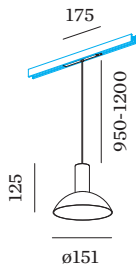

OPTICAL

Standard _____
 beam angle 32° _____

ELECTRICAL

DALI-2 _____
 48 V _____
 inset 7.0 W _____
 Class 3 _____

PHYSICAL

diameter 151 mm _____
 height 125 mm _____
 0.34 kg _____
 cable length incl. 0.95-1.2 m _____
 suspension mm _____
 adapter 175 mm _____
 incl. Strex 48 V track adapter _____