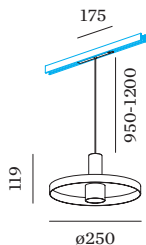

[187265GG3] The technical data represent rated values for an ambient temperature of 25°C. The data values for the luminous flux are initially subject to a tolerance of +/- 10%, those for the electrical connected load are initially subject to a tolerance of +/- 10%, and those for the colour temperature are initially subject to a tolerance of +/- 150 K. No liability is assumed for typographical or printing errors. The general terms and conditions of Wever & Ducré BV apply.