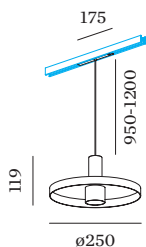

GENERAL

Ceiling _____
Track Suspended _____
Gold _____
IP20 _____
Interior _____
445 lm _____
CIE flux code: 95 97 99 100 _____
100 _____

LED

3000 K _____
CRI ≥ 90 _____
L70 / 55000h _____
initial MacAdam ≤ 2 SDCM _____

OPTICAL

Standard _____
beam angle 32° _____

ELECTRICAL

DALI-2 _____
48 V _____
inset 7.0 W _____
Class 3 _____

PHYSICAL

diameter 250 mm _____
height 119 mm _____
0.48 kg _____
cable length incl. 0.95-1.2 m _____
suspension mm _____
adapter 175 mm _____
incl. Strex 48 V track adapter _____

[187265GG5] The technical data represent rated values for an ambient temperature of 25°C. The data values for the luminous flux are initially subject to a tolerance of +/- 10%, those for the electrical connected load are initially subject to a tolerance of +/- 10%, and those for the colour temperature are initially subject to a tolerance of +/- 150 K. No liability is assumed for typographical or printing errors. The general terms and conditions of Wever & Ducré BV apply.