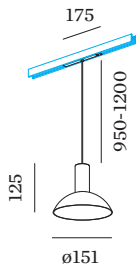

[187765GB3] The technical data represent rated values for an ambient temperature of 25°C. The data values for the luminous flux are initially subject to a tolerance of +/- 10%, those for the electrical connected load are initially subject to a tolerance of +/- 10%, and those for the colour temperature are initially subject to a tolerance of +/- 150 K. No liability is assumed for typographical or printing errors. The general terms and conditions of Wever & Ducré BV apply.