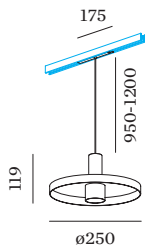

[187265WG3] The technical data represent rated values for an ambient temperature of 25°C. The data values for the luminous flux are initially subject to a tolerance of +/- 10%, those for the electrical connected load are initially subject to a tolerance of +/- 10%, and those for the colour temperature are initially subject to a tolerance of +/- 150 K. No liability is assumed for typographical or printing errors. The general terms and conditions of Wever & Ducré BV apply.