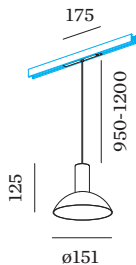

LED

2700 K _____
 CRI ≥ 90 _____
 L70 / 55000h _____
 initial MacAdam ≤ 2 SDCM _____

OPTICAL

Standard _____
 beam angle 32° _____

ELECTRICAL

DALI-2 _____
 48 V _____
 inset 7.0 W _____
 Class 3 _____

PHYSICAL

diameter 151 mm _____
 height 125 mm _____
 0.34 kg _____
 cable length incl. 0.95-1.2 m _____
 suspension mm _____
 adapter 175 mm _____
 incl. Strex 48 V track adapter _____

Suspended luminaire for 48V tracks made from die-cast aluminium; track adapter with height adjustable cable system; surface Gold wet painted; matt texture; with COB (Chip on Board) technology for maximum efficiency; light colour 2700 K; binning initial MacAdam ≤ 2 SDCM; CRI ≥ 90; 48 V; degree of protection IP20; Class 3; light source replaceable by Wever & Ducré or by a professional with explicit authorization;