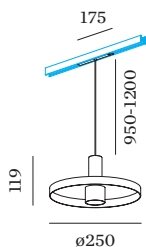

LED

2700 K _____
 CRI ≥ 90 _____
 L70 / 55000h _____
 initial MacAdam ≤ 2 SDCM _____

OPTICAL

Standard _____
 beam angle 32° _____

ELECTRICAL

DALI-2 _____
 48 V _____
 inset 7.0 W _____
 Class 3 _____

PHYSICAL

diameter 250 mm _____
 height 119 mm _____
 0.48 kg _____
 cable length incl. 0.95-1.2 m _____
 suspension mm _____
 adapter 175 mm _____
 incl. Strex 48 V track adapter _____

Suspended luminaire for 48V tracks made from die-cast aluminium; track adapter with height adjustable cable system; surface White Matt wet painted; matt texture; with COB (Chip on Board) technology for maximum efficiency; light colour 2700 K; binning initial MacAdam ≤ 2 SDCM; CRI ≥ 90; 48 V; degree of protection IP20; Class 3; light source replaceable by Wever & Ducré or by a professional with explicit authorization;