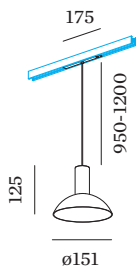

GENERAL

Ceiling
Track Suspended
White Matt + Gold
IP20
Interior
470 lm
CIE flux code: 95 97 99 100
100

LED

2700 K
CRI ≥ 90
L70 / 55000h
initial MacAdam ≤ 2 SDCM

OPTICAL

Standard
beam angle 32°

ELECTRICAL

DALI-2
48 V
inset 7.0 W
Class 3

PHYSICAL

diameter 151 mm
height 125 mm
0.34 kg
cable length incl. 0.95-1.2 m
suspension mm
adapter 175 mm
incl. Strex 48 V track adapter

[187765WG3] The technical data represent rated values for an ambient temperature of 25°C. The data values for the luminous flux are initially subject to a tolerance of +/- 10%, those for the electrical connected load are initially subject to a tolerance of +/- 10%, and those for the colour temperature are initially subject to a tolerance of +/- 150 K. No liability is assumed for typographical or printing errors. The general terms and conditions of Wever & Ducré BV apply.