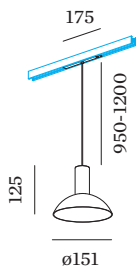

GENERAL

Ceiling _____
Track Suspended _____
White Matt + Gold _____
IP20 _____
Interior _____
500 lm _____
CIE flux code: 95 97 99 100 _____
100 _____

LED

3000 K _____
CRI ≥ 90 _____
L70 / 55000h _____
initial MacAdam ≤ 2 SDCM _____

OPTICAL

Standard _____
beam angle 32° _____

ELECTRICAL

DALI-2 _____
48 V _____
inset 7.0 W _____
Class 3 _____

PHYSICAL

diameter 151 mm _____
height 125 mm _____
0.34 kg _____
cable length incl. 0.95-1.2 m _____
suspension mm _____
adapter 175 mm _____
incl. Strex 48 V track adapter _____

[187765WG5] The technical data represent rated values for an ambient temperature of 25°C. The data values for the luminous flux are initially subject to a tolerance of +/- 10%, those for the electrical connected load are initially subject to a tolerance of +/- 10%, and those for the colour temperature are initially subject to a tolerance of +/- 150 K. No liability is assumed for typographical or printing errors. The general terms and conditions of Wever & Ducré BV apply.