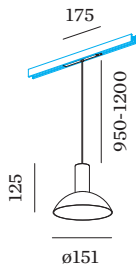

LED

2700 K _____
 CRI ≥ 90 _____
 L70 / 55000h _____
 initial MacAdam ≤ 2 SDCM _____

OPTICAL

Standard _____
 beam angle 32° _____

ELECTRICAL

DALI-2 _____
 48 V _____
 inset 7.0 W _____
 Class 3 _____

PHYSICAL

diameter 151 mm _____
 height 125 mm _____
 0.34 kg _____
 cable length incl. 0.95-1.2 m _____
 suspension mm _____
 adapter 175 mm _____
 incl. Strex 48 V track adapter _____

Suspended luminaire for 48V tracks made from die-cast aluminium; track adapter with height adjustable cable system; surface White Matt wet painted; matt texture; with COB (Chip on Board) technology for maximum efficiency; light colour 2700 K; binning initial MacAdam ≤ 2 SDCM; CRI ≥ 90; 48 V; degree of protection IP20; Class 3; light source replaceable by Wever & Ducré or by a professional with explicit authorization;