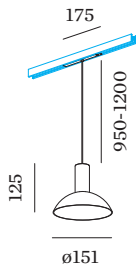

diameter 151 mm _____
 height 125 mm _____
 0.34 kg _____
 cable length incl. 0.95-1.2 m _____
 suspension mm _____
 adapter 175 mm _____
 incl. Strex 48 V track adapter _____

Suspended luminaire for 48V tracks made from die-cast aluminium; track adapter with height adjustable cable system; surface White Matt wet painted; matt texture; with COB (Chip on Board) technology for maximum efficiency; light colour 3000 K; binning initial MacAdam ≤ 2 SDCM; CRI ≥ 90; 48 V; degree of protection IP20; Class 3; light source replaceable by Wever & Ducré or by a professional with explicit authorization;