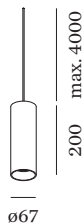

2700 K
CRI ≥ 90
initial MacAdam ≤ 2 SDCM

OPTICAL

Standard
beam angle 36°

ELECTRICAL

phase-cut dim
220 - 240 V
6.0 W
Class 1

PHYSICAL

diameter 67 mm
height 200 mm
0.62 kg

Cylindrical ceiling suspended luminaire made from die-cast aluminium; surface Gold; wet painted; brushed; inclusive adjustable cable suspension max. 4000mm in Signal Black; with COB (Chip on Board) technology for maximum efficiency; phase-cut dim; light colour 2700 K; binning initial MacAdam ≤ 2 SDCM; CRI ≥ 90 ; 220 - 240 V; degree of protection IP20; Class 1; driver included; ceiling base not included; light source replaceable by Wever & Ducré or by a professional with explicit authorization; control gear replaceable by end-user;