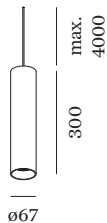

3000 K
CRI ≥ 90
initial MacAdam ≤ 2 SDCM

OPTICAL

Standard
beam angle 36°

ELECTRICAL

phase-cut dim
220 - 240 V
6.0 W
Class 1

PHYSICAL

diameter 67 mm
height 300 mm
0.76 kg

Cylindrical ceiling suspended luminaire made from die-cast aluminium; surface Copper; wet painted; brushed; inclusive adjustable cable suspension max. 4000mm in Signal Black; with COB (Chip on Board) technology for maximum efficiency; phase-cut dim; light colour 3000 K; binning initial MacAdam ≤ 2 SDCM; CRI ≥ 90 ; 220 - 240 V; degree of protection IP20; Class 1; driver included; ceiling base not included; light source replaceable by Wever & Ducré or by a professional with explicit authorization; control gear replaceable by end-user;