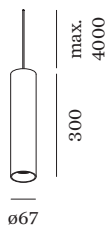

[‘226864W5’] The technical data represent rated values for an ambient temperature of 25°C. The data values for the luminous flux are initially subject to a tolerance of +/- 10%, those for the electrical connected load are initially subject to a tolerance of +/- 10%, and those for the colour temperature are initially subject to a tolerance of +/- 150 K. No liability is assumed for typographical or printing errors. The general terms and conditions of Wever & Ducré BV apply.