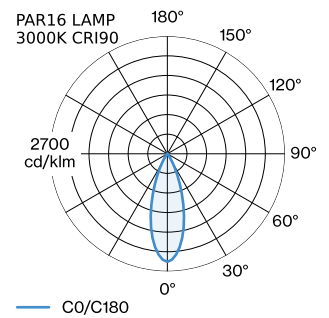

ELECTRICAL

100 - 240 V
Class 1

PHYSICAL

diameter 55 mm
height 116 mm
0.95 kg

^a Colour may deviate slightly due to production conditions.

LIGHT DISTRIBUTION

[‘287120BB0’] The technical data represent rated values for an ambient temperature of 25°C. The data values for the luminous flux are initially subject to a tolerance of +/- 10%, those for the electrical connected load are initially subject to a tolerance of +/- 10%, and those for the colour temperature are initially subject to a tolerance of +/- 150 K. No liability is assumed for typographical or printing errors. The general terms and conditions of Wever & Ducré BV apply.

Wall Base

Type	Colour	Ø·H (MM)	Item number
for 1 luminaire	White	82-32	90019195
for 1 luminaire	Black	82-32	90019196

ELECTRICAL ACCESSORIES

[‘287120BB0’] The technical data represent rated values for an ambient temperature of 25°C. The data values for the luminous flux are initially subject to a tolerance of +/- 10%, those for the electrical connected load are initially subject to a tolerance of +/- 10%, and those for the colour temperature are initially subject to a tolerance of +/- 150 K. No liability is assumed for typographical or printing errors. The general terms and conditions of Wever & Ducré BV apply.

Type

2700K | >90 CRI | GU10
3000K | >90 CRI | GU10
2700K | >80 CRI | GU10
3000K | >80 CRI | GU10

Colour

White
White
Silver
Silver

Ø·H (MM)

50-60
50-60
50-60
50-60

Item number

901228W3
901228W5
905227S2
905227S4