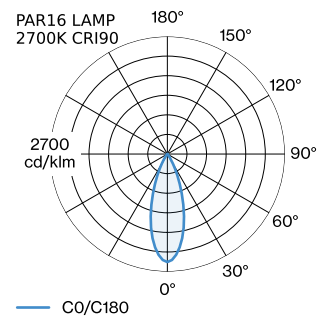

ELECTRICAL

100 - 240 V
Class 1

PHYSICAL

diameter 55 mm
height 116 mm
0.95 kg

^a Colour may deviate slightly due to production conditions.

LIGHT DISTRIBUTION

[‘287120BB0’] The technical data represent rated values for an ambient temperature of 25°C. The data values for the luminous flux are initially subject to a tolerance of +/- 10%, those for the electrical connected load are initially subject to a tolerance of +/- 10%, and those for the colour temperature are initially subject to a tolerance of +/- 150 K. No liability is assumed for typographical or printing errors. The general terms and conditions of Wever & Ducré BV apply.

Wall Base

Type	Colour	Ø·H (MM)	Item number
for 1 luminaire	White	82-32	90019195
for 1 luminaire	Black	82-32	90019196

ELECTRICAL ACCESSORIES

[‘287120BB0’] The technical data represent rated values for an ambient temperature of 25°C. The data values for the luminous flux are initially subject to a tolerance of +/- 10%, those for the electrical connected load are initially subject to a tolerance of +/- 10%, and those for the colour temperature are initially subject to a tolerance of +/- 150 K. No liability is assumed for typographical or printing errors. The general terms and conditions of Wever & Ducré BV apply.

Type

2700K | >90 CRI | GU10
3000K | >90 CRI | GU10
2700K | >80 CRI | GU10
3000K | >80 CRI | GU10

Colour

White
White
Silver
Silver

Ø·H (MM)

50-60
50-60
50-60
50-60

Item number

901228W3
901228W5
905227S2
905227S4