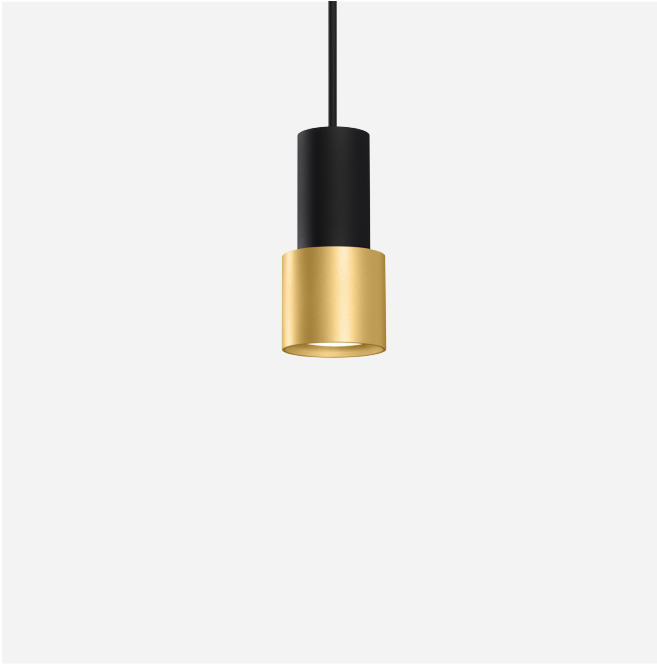

PROJECT

TYPE

NOTES

QUANTITY

DATE

Ceiling suspended luminaire made from aluminium; surface Black Matt + Gold wet painted; matt texture; inclusive adjustable cable suspension max. 4000mm in Signal Black; lamp socket GU10; lamp type PAR16; max. 12W; 100 - 240 V; degree of protection IP20; Class 1; ceiling base not included;

GENERAL

Ceiling
Suspended
Black Matt + Gold
IP20
Interior
CIE flux code: 94 98 100 100 100

LED

lamp PAR16
socket GU10
max. per socket 12.0 W
CRI ≥ 90

ELECTRICAL

100 - 240 V
Class 1

PHYSICAL

diameter 55 mm
height 116 mm
0.95 kg