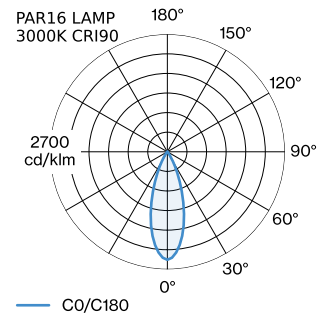

GENERAL

Ceiling
Suspended
Black Matt + Gold
IP20
Interior
CIE flux code: 94 98 100 100 100

LED

lamp PAR16
socket GU10
max. per socket 12.0 W
CRI ≥ 90

ELECTRICAL

100 - 240 V
Class 1

PHYSICAL

diameter 55 mm
height 116 mm
0.95 kg

MEASURED LAMPS

PAR16 LAMP 2700K CRI90
460 lm
6.5 W

PAR16 LAMP 3000K CRI90
480 lm
6.5 W

LIGHT DISTRIBUTION

[‘287120BGO’] The technical data represent rated values for an ambient temperature of 25°C. The data values for the luminous flux are initially subject to a tolerance of +/- 10%, those for the electrical connected load are initially subject to a tolerance of +/- 10%, and those for the colour temperature are initially subject to a tolerance of +/- 150 K. No liability is assumed for typographical or printing errors. The general terms and conditions of Wever & Ducré BV apply.

Wall Base

Type	Colour	Ø·H (MM)	Item number
for 1 luminaire	White	82·32	90019195
for 1 luminaire	Black	82·32	90019196

ELECTRICAL ACCESSORIES

[‘287120BG0’] The technical data represent rated values for an ambient temperature of 25°C. The data values for the luminous flux are initially subject to a tolerance of +/- 10%, those for the electrical connected load are initially subject to a tolerance of +/- 10%, and those for the colour temperature are initially subject to a tolerance of +/- 150 K. No liability is assumed for typographical or printing errors. The general terms and conditions of Wever & Ducre BV apply.

Type

2700K | >90 CRI | GU10
3000K | >90 CRI | GU10
2700K | >80 CRI | GU10
3000K | >80 CRI | GU10

Colour

White
White
Silver
Silver

Ø·H (MM)

50-60
50-60
50-60
50-60

Item number

901228W3
901228W5
905227S2
905227S4