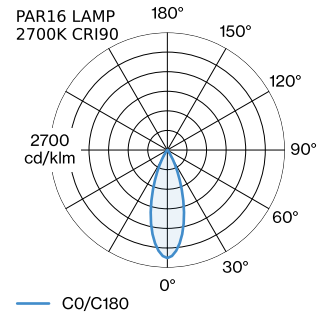

GENERAL

Ceiling
Suspended
Black Matt + Gold
IP20
Interior
CIE flux code: 94 98 100 100 100

LED

lamp PAR16
socket GU10
max. per socket 12.0 W
CRI ≥ 90

ELECTRICAL

100 - 240 V
Class 1

PHYSICAL

diameter 55 mm
height 116 mm
0.95 kg

MEASURED LAMPS

PAR16 LAMP 2700K CRI90
460 lm
6.5 W

PAR16 LAMP 3000K CRI90
480 lm
6.5 W

LIGHT DISTRIBUTION

[‘287120BGO’] The technical data represent rated values for an ambient temperature of 25°C. The data values for the luminous flux are initially subject to a tolerance of +/- 10%, those for the electrical connected load are initially subject to a tolerance of +/- 10%, and those for the colour temperature are initially subject to a tolerance of +/- 150 K. No liability is assumed for typographical or printing errors. The general terms and conditions of Wever & Ducré BV apply.

Wall Base

Type	Colour	Ø·H (MM)	Item number
for 1 luminaire	White	82·32	90019195
for 1 luminaire	Black	82·32	90019196

ELECTRICAL ACCESSORIES

[‘287120BG0’] The technical data represent rated values for an ambient temperature of 25°C. The data values for the luminous flux are initially subject to a tolerance of +/- 10%, those for the electrical connected load are initially subject to a tolerance of +/- 10%, and those for the colour temperature are initially subject to a tolerance of +/- 150 K. No liability is assumed for typographical or printing errors. The general terms and conditions of Wever & Ducre BV apply.

Type

2700K | >90 CRI | GU10
3000K | >90 CRI | GU10
2700K | >80 CRI | GU10
3000K | >80 CRI | GU10

Colour

White
White
Silver
Silver

Ø·H (MM)

50-60
50-60
50-60
50-60

Item number

901228W3
901228W5
905227S2
905227S4