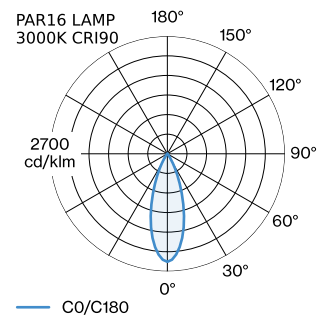

GENERAL

Ceiling
Suspended
Gold + Black Matt
IP20
Interior
CIE flux code: 94 98 100 100 100

LED

lamp PAR16
socket GU10
max. per socket 12.0 W
CRI \geq 90

ELECTRICAL

100 - 240 V
Class 1

PHYSICAL

diameter 55 mm
height 116 mm
0.95 kg

MEASURED LAMPS

PAR16 LAMP 2700K CRI90
460 lm
6.5 W

PAR16 LAMP 3000K CRI90
480 lm
6.5 W

LIGHT DISTRIBUTION

[‘287120GB0’] The technical data represent rated values for an ambient temperature of 25°C. The data values for the luminous flux are initially subject to a tolerance of +/- 10%, those for the electrical connected load are initially subject to a tolerance of +/- 10%, and those for the colour temperature are initially subject to a tolerance of +/- 150 K. No liability is assumed for typographical or printing errors. The general terms and conditions of Wever & Ducré BV apply.

Wall Base

Type	Colour	Ø·H (MM)	Item number
for 1 luminaire	White	82-32	90019195
for 1 luminaire	Black	82-32	90019196

ELECTRICAL ACCESSORIES

[287120GB0] The technical data represent rated values for an ambient temperature of 25°C. The data values for the luminous flux are initially subject to a tolerance of +/- 10%, those for the electrical connected load are initially subject to a tolerance of +/- 10%, and those for the colour temperature are initially subject to a tolerance of +/- 150 K. No liability is assumed for typographical or printing errors. The general terms and conditions of Wever & Ducré BV apply.

Type

2700K | >90 CRI | GU10
3000K | >90 CRI | GU10
2700K | >80 CRI | GU10
3000K | >80 CRI | GU10

Colour

White
White
Silver
Silver

Ø·H (MM)

50-60
50-60
50-60
50-60

Item number

901228W3
901228W5
905227S2
905227S4