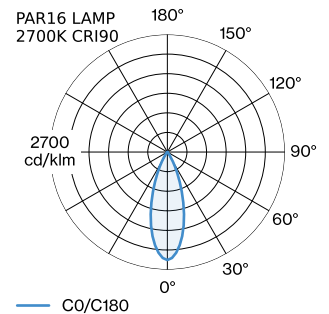

GENERAL

Ceiling
Suspended
Gold + Black Matt
IP20
Interior
CIE flux code: 94 98 100 100 100

LED

lamp PAR16
socket GU10
max. per socket 12.0 W
CRI \geq 90

ELECTRICAL

100 - 240 V
Class 1

PHYSICAL

diameter 55 mm
height 116 mm
0.95 kg

MEASURED LAMPS

PAR16 LAMP 2700K CRI90
460 lm
6.5 W

PAR16 LAMP 3000K CRI90
480 lm
6.5 W

LIGHT DISTRIBUTION

[‘287120GB0’] The technical data represent rated values for an ambient temperature of 25°C. The data values for the luminous flux are initially subject to a tolerance of +/- 10%, those for the electrical connected load are initially subject to a tolerance of +/- 10%, and those for the colour temperature are initially subject to a tolerance of +/- 150 K. No liability is assumed for typographical or printing errors. The general terms and conditions of Wever & Ducré BV apply.

Wall Base

Type	Colour	Ø·H (MM)	Item number
for 1 luminaire	White	82-32	90019195
for 1 luminaire	Black	82-32	90019196

ELECTRICAL ACCESSORIES

[287120GB0] The technical data represent rated values for an ambient temperature of 25°C. The data values for the luminous flux are initially subject to a tolerance of +/- 10%, those for the electrical connected load are initially subject to a tolerance of +/- 10%, and those for the colour temperature are initially subject to a tolerance of +/- 150 K. No liability is assumed for typographical or printing errors. The general terms and conditions of Wever & Ducré BV apply.

Type

2700K | >90 CRI | GU10
3000K | >90 CRI | GU10
2700K | >80 CRI | GU10
3000K | >80 CRI | GU10

Colour

White
White
Silver
Silver

Ø·H (MM)

50-60
50-60
50-60
50-60

Item number

901228W3
901228W5
905227S2
905227S4