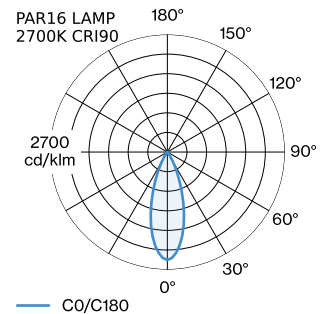

PROJECT

TYPE

NOTES

QUANTITY

DATE

Ceiling suspended luminaire made from aluminium; surface White Matt + Gold wet painted; matt texture; inclusive adjustable cable suspension max. 4000mm in Pure White; lamp socket GU10; lamp type PAR16; max. 12W; 100 - 240 V; degree of protection IP20; Class 1; ceiling base not included;

GENERAL

Ceiling
Suspended
White Matt + Gold
IP20
Interior
CIE flux code: 94 98 100 100 100

MEASURED LAMPS

PAR16 LAMP 2700K CRI90
505 lm
6.5 W

PAR16 LAMP 3000K CRI90
550 lm
6.5 W

LED

lamp PAR16
socket GU10
max. per socket 12.0 W
CRI ≥ 90

ELECTRICAL

100 - 240 V
Class 1

PHYSICAL

diameter 250 mm
height 119 mm
0.47 kg

LIGHT DISTRIBUTION

[‘287220WGO’] The technical data represent rated values for an ambient temperature of 25°C. The data values for the luminous flux are initially subject to a tolerance of +/- 10%, those for the electrical connected load are initially subject to a tolerance of +/- 10%, and those for the colour temperature are initially subject to a tolerance of +/- 150 K. No liability is assumed for typographical or printing errors. The general terms and conditions of Wever & Ducré BV apply.

Type

2700K | >90 CRI | GU10
3000K | >90 CRI | GU10
2700K | >80 CRI | GU10
3000K | >80 CRI | GU10

Colour

White
White
Silver
Silver

Ø·H (MM)

50-60
50-60
50-60
50-60

Item number

901228W3
901228W5
905227S2
905227S4