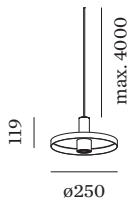

PROJECT

TYPE

NOTES

QUANTITY

DATE

Ceiling suspended luminaire made from aluminium; surface White Matt + Gold wet painted; matt texture; inclusive adjustable cable suspension max. 4000mm in Pure White; lamp socket GU10; lamp type PAR16; max. 12W; 100 - 240 V; degree of protection IP20; Class 1; ceiling base not included;

ELECTRICAL

100 - 240 V
Class 1

PHYSICAL

diameter 250 mm
height 119 mm
0.47 kg

LIGHT DISTRIBUTION

[‘287220WGO’] The technical data represent rated values for an ambient temperature of 25°C. The data values for the luminous flux are initially subject to a tolerance of +/- 10%, those for the electrical connected load are initially subject to a tolerance of +/- 10%, and those for the colour temperature are initially subject to a tolerance of +/- 150 K. No liability is assumed for typographical or printing errors. The general terms and conditions of Wever & Ducré BV apply.