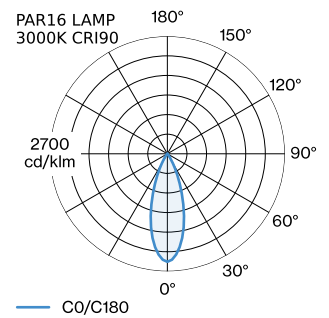

PROJECT

TYPE

NOTES

QUANTITY

DATE

Ceiling suspended luminaire made from aluminium; surface White Matt + Gold wet painted; matt texture; inclusive adjustable cable suspension max. 4000mm in Pure White; lamp socket GU10; lamp type PAR16; max. 12W; 100 - 240 V; degree of protection IP20; Class 1; ceiling base not included;

GENERAL

Ceiling
Suspended
White Matt + Gold
IP20
Interior
CIE flux code: 94 98 100 100 100

MEASURED LAMPS

PAR16 LAMP 2700K CRI90
505 lm
6.5 W

PAR16 LAMP 3000K CRI90
550 lm
6.5 W

LED

lamp PAR16
socket GU10
max. per socket 12.0 W
CRI ≥ 90

ELECTRICAL

100 - 240 V
Class 1

PHYSICAL

diameter 250 mm
height 119 mm
0.47 kg

LIGHT DISTRIBUTION

[‘287220WGO’] The technical data represent rated values for an ambient temperature of 25°C. The data values for the luminous flux are initially subject to a tolerance of +/- 10%, those for the electrical connected load are initially subject to a tolerance of +/- 10%, and those for the colour temperature are initially subject to a tolerance of +/- 150 K. No liability is assumed for typographical or printing errors. The general terms and conditions of Wever & Ducré BV apply.

Type

2700K | >90 CRI | GU10
3000K | >90 CRI | GU10
2700K | >80 CRI | GU10
3000K | >80 CRI | GU10

Colour

White
White
Silver
Silver

Ø·H (MM)

50-60
50-60
50-60
50-60

Item number

901228W3
901228W5
905227S2
905227S4