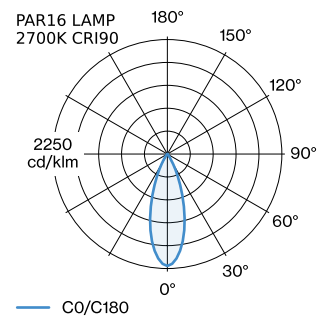

GENERAL

Ceiling
Suspended
Gold + Black Matt
IP20
Interior
CIE flux code: 94 98 100 100 89

LED

lamp PAR16
socket GU10
max. per socket 12.0 W
CRI \geq 90

ELECTRICAL

100 - 240 V
Class 1

PHYSICAL

diameter 100 mm
height 160 mm
0.26 kg

MEASURED LAMPS

PAR16 LAMP 3000K CRI90
425 lm
6.5 W

PAR16 LAMP 2700K CRI90
410 lm
6.5 W

LIGHT DISTRIBUTION

[‘287320GB0’] The technical data represent rated values for an ambient temperature of 25°C. The data values for the luminous flux are initially subject to a tolerance of +/- 10%, those for the electrical connected load are initially subject to a tolerance of +/- 10%, and those for the colour temperature are initially subject to a tolerance of +/- 150 K. No liability is assumed for typographical or printing errors. The general terms and conditions of Wever & Ducré BV apply.

Wall Base

Type	Colour	Ø·H (MM)	Item number
for 1 luminaire	White	82·32	90019195
for 1 luminaire	Black	82·32	90019196

ELECTRICAL ACCESSORIES

[287320GB0] The technical data represent rated values for an ambient temperature of 25°C. The data values for the luminous flux are initially subject to a tolerance of +/- 10%, those for the electrical connected load are initially subject to a tolerance of +/- 10%, and those for the colour temperature are initially subject to a tolerance of +/- 150 K. No liability is assumed for typographical or printing errors. The general terms and conditions of Wever & Ducre BV apply.

Type

2700K | >90 CRI | GU10
3000K | >90 CRI | GU10
2700K | >80 CRI | GU10
3000K | >80 CRI | GU10

Colour

White
White
Silver
Silver

Ø·H (MM)

50-60
50-60
50-60
50-60

Item number

901228W3
901228W5
905227S2
905227S4