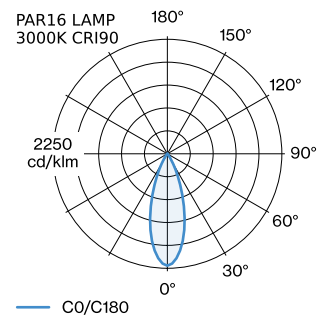

GENERAL

Ceiling
Suspended
Gold + Black Matt
IP20
Interior
CIE flux code: 94 98 100 100 89

LED

lamp PAR16
socket GU10
max. per socket 12.0 W
CRI \geq 90

ELECTRICAL

100 - 240 V
Class 1

PHYSICAL

diameter 100 mm
height 160 mm
0.26 kg

MEASURED LAMPS

PAR16 LAMP 3000K CRI90
425 lm
6.5 W

PAR16 LAMP 2700K CRI90
410 lm
6.5 W

LIGHT DISTRIBUTION

[‘287320GB0’] The technical data represent rated values for an ambient temperature of 25°C. The data values for the luminous flux are initially subject to a tolerance of +/- 10%, those for the electrical connected load are initially subject to a tolerance of +/- 10%, and those for the colour temperature are initially subject to a tolerance of +/- 150 K. No liability is assumed for typographical or printing errors. The general terms and conditions of Wever & Ducré BV apply.

Wall Base

Type	Colour	Ø·H (MM)	Item number
for 1 luminaire	White	82·32	90019195
for 1 luminaire	Black	82·32	90019196

ELECTRICAL ACCESSORIES

[287320GB0] The technical data represent rated values for an ambient temperature of 25°C. The data values for the luminous flux are initially subject to a tolerance of +/- 10%, those for the electrical connected load are initially subject to a tolerance of +/- 10%, and those for the colour temperature are initially subject to a tolerance of +/- 150 K. No liability is assumed for typographical or printing errors. The general terms and conditions of Wever & Ducre BV apply.

Type

2700K | >90 CRI | GU10
3000K | >90 CRI | GU10
2700K | >80 CRI | GU10
3000K | >80 CRI | GU10

Colour

White
White
Silver
Silver

Ø·H (MM)

50-60
50-60
50-60
50-60

Item number

901228W3
901228W5
905227S2
905227S4