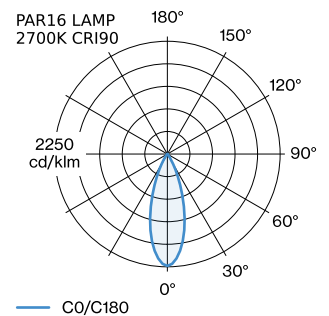

PROJECT

TYPE

NOTES

QUANTITY

DATE

Ceiling suspended luminaire made from aluminium; surface White Matt + Gold wet painted; matt texture; inclusive adjustable cable suspension max. 4000mm in Pure White; lamp socket GU10; lamp type PAR16; max. 12W; 100 - 240 V; degree of protection IP20; Class 1; ceiling base not included;

GENERAL

Ceiling
Suspended
White Matt + Gold
IP20
Interior
CIE flux code: 94 98 100 100
90

LED

lamp PAR16
socket GU10
max. per socket 12.0 W
CRI ≥ 90

ELECTRICAL

100 - 240 V
Class 1

PHYSICAL

diameter 100 mm
height 160 mm
0.26 kg

MEASURED LAMPS

PAR16 LAMP 2700K CRI90
455 lm
6.5 W

PAR16 LAMP 3000K CRI90
495 lm
6.5 W

LIGHT DISTRIBUTION

[‘287320WGO’] The technical data represent rated values for an ambient temperature of 25°C. The data values for the luminous flux are initially subject to a tolerance of +/- 10%, those for the electrical connected load are initially subject to a tolerance of +/- 10%, and those for the colour temperature are initially subject to a tolerance of +/- 150 K. No liability is assumed for typographical or printing errors. The general terms and conditions of Wever & Ducré BV apply.

Wall Base

Type	Colour	Ø·H (MM)	Item number
for 1 luminaire	White	82·32	90019195
for 1 luminaire	Black	82·32	90019196

ELECTRICAL ACCESSORIES

[287320WGO] The technical data represent rated values for an ambient temperature of 25°C. The data values for the luminous flux are initially subject to a tolerance of +/- 10%, those for the electrical connected load are initially subject to a tolerance of +/- 10%, and those for the colour temperature are initially subject to a tolerance of +/- 150 K. No liability is assumed for typographical or printing errors. The general terms and conditions of Wever & Ducré BV apply.