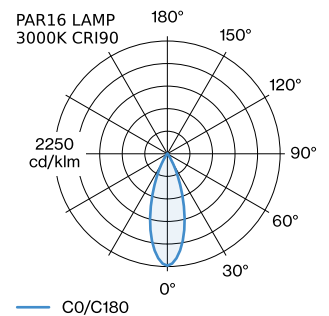

PROJECT

TYPE

NOTES

QUANTITY

DATE

Ceiling suspended luminaire made from aluminium; surface White Matt + Gold wet painted; matt texture; inclusive adjustable cable suspension max. 4000mm in Pure White; lamp socket GU10; lamp type PAR16; max. 12W; 100 - 240 V; degree of protection IP20; Class 1; ceiling base not included;

GENERAL

Ceiling
Suspended
White Matt + Gold
IP20
Interior
CIE flux code: 94 98 100 100
90

LED

lamp PAR16
socket GU10
max. per socket 12.0 W
CRI ≥ 90

ELECTRICAL

100 - 240 V
Class 1

PHYSICAL

diameter 100 mm
height 160 mm
0.26 kg

MEASURED LAMPS

PAR16 LAMP 2700K CRI90
455 lm
6.5 W

PAR16 LAMP 3000K CRI90
495 lm
6.5 W

LIGHT DISTRIBUTION

[‘287320WGO’] The technical data represent rated values for an ambient temperature of 25°C. The data values for the luminous flux are initially subject to a tolerance of +/- 10%, those for the electrical connected load are initially subject to a tolerance of +/- 10%, and those for the colour temperature are initially subject to a tolerance of +/- 150 K. No liability is assumed for typographical or printing errors. The general terms and conditions of Wever & Ducré BV apply.

Wall Base

Type	Colour	Ø·H (MM)	Item number
for 1 luminaire	White	82·32	90019195
for 1 luminaire	Black	82·32	90019196

ELECTRICAL ACCESSORIES

[287320WGO] The technical data represent rated values for an ambient temperature of 25°C. The data values for the luminous flux are initially subject to a tolerance of +/- 10%, those for the electrical connected load are initially subject to a tolerance of +/- 10%, and those for the colour temperature are initially subject to a tolerance of +/- 150 K. No liability is assumed for typographical or printing errors. The general terms and conditions of Wever & Ducré BV apply.