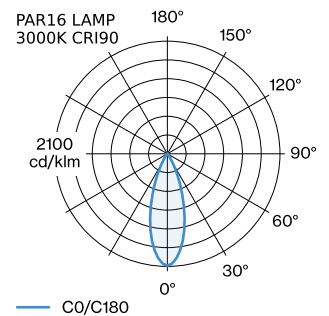

PROJECT _____

TYPE _____

NOTES _____

QUANTITY _____

DATE _____

Ceiling suspended luminaire made from aluminium; surface White Matt + Gold wet painted; matt texture; inclusive adjustable cable suspension max. 4000mm in Pure White; lamp socket GU10; lamp type PAR16; max. 12W; 100 - 240 V; degree of protection IP20; Class 1; ceiling base not included;

GENERAL

Ceiling _____
 Suspended _____
 White Matt + Gold _____
 IP20 _____
 Interior _____
 CIE flux code: 94 98 100 100 _____
 84 _____

LED

lamp PAR16 _____
 socket GU10 _____
 max. per socket 12.0 W _____
 CRI ≥ 90 _____

ELECTRICAL

100 - 240 V _____
 Class 1 _____

PHYSICAL

diameter 125 mm _____
 height 195 mm _____
 0.3 kg _____

MEASURED LAMPS

PAR16 LAMP 3000K CRI90 _____
 460 lm _____
 6.5 W _____

PAR16 LAMP 2700K CRI90 _____
 425 lm _____
 6.5 W _____

LIGHT DISTRIBUTION

[‘287420WGO’] The technical data represent rated values for an ambient temperature of 25°C. The data values for the luminous flux are initially subject to a tolerance of +/- 10%, those for the electrical connected load are initially subject to a tolerance of +/- 10%, and those for the colour temperature are initially subject to a tolerance of +/- 150 K. No liability is assumed for typographical or printing errors. The general terms and conditions of Wever & Ducré BV apply.