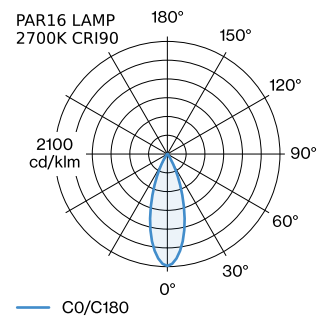

PROJECT _____

TYPE _____

NOTES _____

QUANTITY _____

DATE _____

Ceiling suspended luminaire made from aluminium; surface White Matt + Gold wet painted; matt texture; inclusive adjustable cable suspension max. 4000mm in Pure White; lamp socket GU10; lamp type PAR16; max. 12W; 100 - 240 V; degree of protection IP20; Class 1; ceiling base not included;

GENERAL

Ceiling _____
 Suspended _____
 White Matt + Gold _____
 IP20 _____
 Interior _____
 CIE flux code: 94 98 100 100 _____
 84 _____

LED

lamp PAR16 _____
 socket GU10 _____
 max. per socket 12.0 W _____
 CRI ≥ 90 _____

ELECTRICAL

100 - 240 V _____
 Class 1 _____

PHYSICAL

diameter 125 mm _____
 height 195 mm _____
 0.3 kg _____

MEASURED LAMPS

PAR16 LAMP 3000K CRI90 _____
 460 lm _____
 6.5 W _____

PAR16 LAMP 2700K CRI90 _____
 425 lm _____
 6.5 W _____

LIGHT DISTRIBUTION

[‘287420WGO’] The technical data represent rated values for an ambient temperature of 25°C. The data values for the luminous flux are initially subject to a tolerance of +/- 10%, those for the electrical connected load are initially subject to a tolerance of +/- 10%, and those for the colour temperature are initially subject to a tolerance of +/- 150 K. No liability is assumed for typographical or printing errors. The general terms and conditions of Wever & Ducré BV apply.