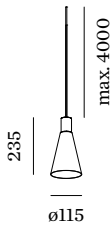

GENERAL

Ceiling
Suspended
Black Matt + Gold
IP20
Interior
CIE flux code: 94 98 100 100
76

LED

lamp PAR16
socket GU10
max. per socket 12.0 W
CRI ≥ 90

ELECTRICAL

100 - 240 V
Class 1

PHYSICAL

diameter 115 mm
height 235 mm
0.9 kg

MEASURED LAMPS

PAR16 LAMP 3000K CRI90
365 lm
6.5 W

PAR16 LAMP 2700K CRI90
350 lm
6.5 W

LIGHT DISTRIBUTION

[‘287520BGO’] The technical data represent rated values for an ambient temperature of 25°C. The data values for the luminous flux are initially subject to a tolerance of +/- 10%, those for the electrical connected load are initially subject to a tolerance of +/- 10%, and those for the colour temperature are initially subject to a tolerance of +/- 150 K. No liability is assumed for typographical or printing errors. The general terms and conditions of Wever & Ducré BV apply.

Type

2700K | >90 CRI | GU10
3000K | >90 CRI | GU10
2700K | >80 CRI | GU10
3000K | >80 CRI | GU10

Colour

White
White
Silver
Silver

Ø·H (MM)

50-60
50-60
50-60
50-60

Item number

901228W3
901228W5
905227S2
905227S4