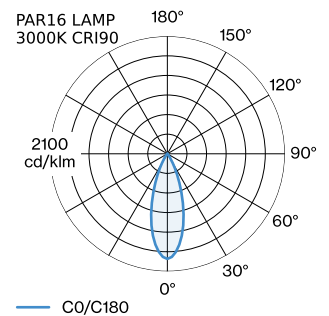

GENERAL

Ceiling
Suspended
Black Matt + Gold
IP20
Interior
CIE flux code: 94 98 100 100
76

LED

lamp PAR16
socket GU10
max. per socket 12.0 W
CRI ≥ 90

ELECTRICAL

100 - 240 V
Class 1

PHYSICAL

diameter 115 mm
height 235 mm
0.9 kg

MEASURED LAMPS

PAR16 LAMP 3000K CRI90
365 lm
6.5 W

PAR16 LAMP 2700K CRI90
350 lm
6.5 W

LIGHT DISTRIBUTION

[‘287520BGO’] The technical data represent rated values for an ambient temperature of 25°C. The data values for the luminous flux are initially subject to a tolerance of +/- 10%, those for the electrical connected load are initially subject to a tolerance of +/- 10%, and those for the colour temperature are initially subject to a tolerance of +/- 150 K. No liability is assumed for typographical or printing errors. The general terms and conditions of Wever & Ducré BV apply.

Wall Base

Type	Colour	Ø·H (MM)	Item number
for 1 luminaire	White	82·32	90019195
for 1 luminaire	Black	82·32	90019196

ELECTRICAL ACCESSORIES

[287520BGO] The technical data represent rated values for an ambient temperature of 25°C. The data values for the luminous flux are initially subject to a tolerance of +/- 10%, those for the electrical connected load are initially subject to a tolerance of +/- 10%, and those for the colour temperature are initially subject to a tolerance of +/- 150 K. No liability is assumed for typographical or printing errors. The general terms and conditions of Wever & Ducré BV apply.

Type

2700K | >90 CRI | GU10
3000K | >90 CRI | GU10
2700K | >80 CRI | GU10
3000K | >80 CRI | GU10

Colour

White
White
Silver
Silver

Ø·H (MM)

50-60
50-60
50-60
50-60

Item number

901228W3
901228W5
905227S2
905227S4