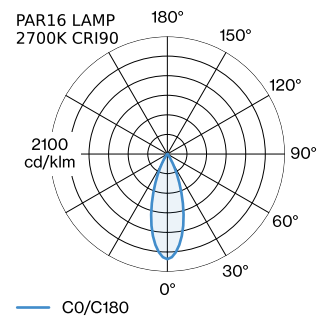

GENERAL

Ceiling
Suspended
Black Matt + Gold
IP20
Interior
CIE flux code: 94 98 100 100
76

LED

lamp PAR16
socket GU10
max. per socket 12.0 W
CRI ≥ 90

ELECTRICAL

100 - 240 V
Class 1

PHYSICAL

diameter 115 mm
height 235 mm
0.9 kg

MEASURED LAMPS

PAR16 LAMP 3000K CRI90
365 lm
6.5 W

PAR16 LAMP 2700K CRI90
350 lm
6.5 W

LIGHT DISTRIBUTION

[‘287520BGO’] The technical data represent rated values for an ambient temperature of 25°C. The data values for the luminous flux are initially subject to a tolerance of +/- 10%, those for the electrical connected load are initially subject to a tolerance of +/- 10%, and those for the colour temperature are initially subject to a tolerance of +/- 150 K. No liability is assumed for typographical or printing errors. The general terms and conditions of Wever & Ducré BV apply.

Wall Base

Type	Colour	Ø·H (MM)	Item number
for 1 luminaire	White	82·32	90019195
for 1 luminaire	Black	82·32	90019196

ELECTRICAL ACCESSORIES

[287520BGO] The technical data represent rated values for an ambient temperature of 25°C. The data values for the luminous flux are initially subject to a tolerance of +/- 10%, those for the electrical connected load are initially subject to a tolerance of +/- 10%, and those for the colour temperature are initially subject to a tolerance of +/- 150 K. No liability is assumed for typographical or printing errors. The general terms and conditions of Wever & Ducré BV apply.

Type

2700K | >90 CRI | GU10
3000K | >90 CRI | GU10
2700K | >80 CRI | GU10
3000K | >80 CRI | GU10

Colour

White
White
Silver
Silver

Ø·H (MM)

50-60
50-60
50-60
50-60

Item number

901228W3
901228W5
905227S2
905227S4