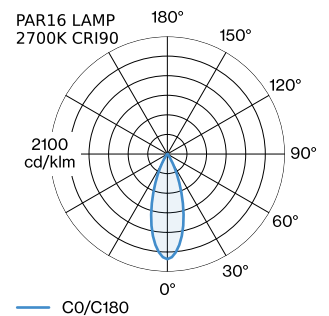

PROJECT

TYPE

NOTES

QUANTITY

DATE

Ceiling suspended luminaire made from aluminium; surface White Matt + Gold wet painted; matt texture; inclusive adjustable cable suspension max. 4000mm in Pure White; lamp socket GU10; lamp type PAR16; max. 12W; 100 - 240 V; degree of protection IP20; Class 1; ceiling base not included;

GENERAL

Ceiling
Suspended
White Matt + Gold
IP20
Interior
CIE flux code: 94 98 100 100
76

MEASURED LAMPS

PAR16 LAMP 3000K CRI90
415 lm
6.5 W

PAR16 LAMP 2700K CRI90
385 lm
6.5 W

LED

lamp PAR16
socket GU10
max. per socket 12.0 W
CRI ≥ 90

ELECTRICAL

100 - 240 V
Class 1

PHYSICAL

diameter 115 mm
height 235 mm
0.9 kg

LIGHT DISTRIBUTION

[‘287520WGO’] The technical data represent rated values for an ambient temperature of 25°C. The data values for the luminous flux are initially subject to a tolerance of +/- 10%, those for the electrical connected load are initially subject to a tolerance of +/- 10%, and those for the colour temperature are initially subject to a tolerance of +/- 150 K. No liability is assumed for typographical or printing errors. The general terms and conditions of Wever & Ducré BV apply.

Wall Base

Type	Colour	Ø·H (MM)	Item number
for 1 luminaire	White	82-32	90019195
for 1 luminaire	Black	82-32	90019196

ELECTRICAL ACCESSORIES

[287520WGO] The technical data represent rated values for an ambient temperature of 25°C. The data values for the luminous flux are initially subject to a tolerance of +/- 10%, those for the electrical connected load are initially subject to a tolerance of +/- 10%, and those for the colour temperature are initially subject to a tolerance of +/- 150 K. No liability is assumed for typographical or printing errors. The general terms and conditions of Wever & Ducré BV apply.