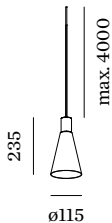

PROJECT

TYPE

NOTES

QUANTITY

DATE

Ceiling suspended luminaire made from aluminium; surface White Matt + Gold wet painted; matt texture; inclusive adjustable cable suspension max. 4000mm in Pure White; lamp socket GU10; lamp type PAR16; max. 12W; 100 - 240 V; degree of protection IP20; Class 1; ceiling base not included;

GENERAL

Ceiling
Suspended
White Matt + Gold
IP20
Interior
CIE flux code: 94 98 100 100
76

MEASURED LAMPS

PAR16 LAMP 3000K CRI90
415 lm
6.5 W

PAR16 LAMP 2700K CRI90
385 lm
6.5 W

LED

lamp PAR16
socket GU10
max. per socket 12.0 W
CRI ≥ 90

ELECTRICAL

100 - 240 V
Class 1

PHYSICAL

diameter 115 mm
height 235 mm
0.9 kg

LIGHT DISTRIBUTION

[‘287520WGO’] The technical data represent rated values for an ambient temperature of 25°C. The data values for the luminous flux are initially subject to a tolerance of +/- 10%, those for the electrical connected load are initially subject to a tolerance of +/- 10%, and those for the colour temperature are initially subject to a tolerance of +/- 150 K. No liability is assumed for typographical or printing errors. The general terms and conditions of Wever & Ducré BV apply.