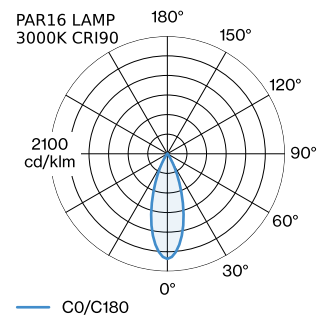

PROJECT

TYPE

NOTES

QUANTITY

DATE

Ceiling suspended luminaire made from aluminium; surface White Matt + Gold wet painted; matt texture; inclusive adjustable cable suspension max. 4000mm in Pure White; lamp socket GU10; lamp type PAR16; max. 12W; 100 - 240 V; degree of protection IP20; Class 1; ceiling base not included;

GENERAL

Ceiling
Suspended
White Matt + Gold
IP20
Interior
CIE flux code: 94 98 100 100
76

MEASURED LAMPS

PAR16 LAMP 3000K CRI90
415 lm
6.5 W

PAR16 LAMP 2700K CRI90
385 lm
6.5 W

LED

lamp PAR16
socket GU10
max. per socket 12.0 W
CRI ≥ 90

ELECTRICAL

100 - 240 V
Class 1

PHYSICAL

diameter 115 mm
height 235 mm
0.9 kg

LIGHT DISTRIBUTION

[‘287520WGO’] The technical data represent rated values for an ambient temperature of 25°C. The data values for the luminous flux are initially subject to a tolerance of +/- 10%, those for the electrical connected load are initially subject to a tolerance of +/- 10%, and those for the colour temperature are initially subject to a tolerance of +/- 150 K. No liability is assumed for typographical or printing errors. The general terms and conditions of Wever & Ducré BV apply.

Wall Base

Type	Colour	Ø·H (MM)	Item number
for 1 luminaire	White	82-32	90019195
for 1 luminaire	Black	82-32	90019196

ELECTRICAL ACCESSORIES

[287520WGO] The technical data represent rated values for an ambient temperature of 25°C. The data values for the luminous flux are initially subject to a tolerance of +/- 10%, those for the electrical connected load are initially subject to a tolerance of +/- 10%, and those for the colour temperature are initially subject to a tolerance of +/- 150 K. No liability is assumed for typographical or printing errors. The general terms and conditions of Wever & Ducré BV apply.