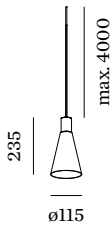

PROJECT _____

TYPE _____

NOTES _____

QUANTITY _____

DATE _____

Ceiling suspended luminaire made from aluminium; surface White Matt wet painted; matt texture; inclusive adjustable cable suspension max. 4000mm in Pure White; lamp socket GU10; lamp type PAR16; max. 12W; 100 - 240 V; degree of protection IP20; Class 1; ceiling base not included;

ELECTRICAL

100 - 240 V _____
 Class 1 _____

PHYSICAL

diameter 115 mm _____
 height 235 mm _____
 0.9 kg _____

MEASURED LAMPS

PAR16 LAMP 2700K CRI90 _____
 395 lm _____
 6.5 W _____

PAR16 LAMP 3000K CRI90 _____
 425 lm _____
 6.5 W _____