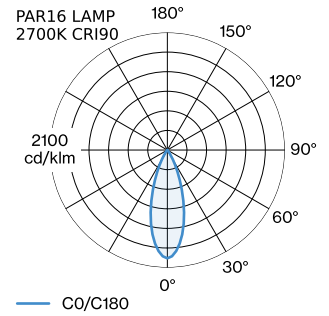

LIGHT DISTRIBUTION