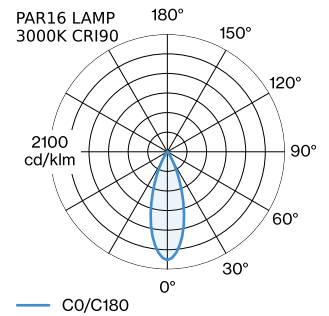

LIGHT DISTRIBUTION