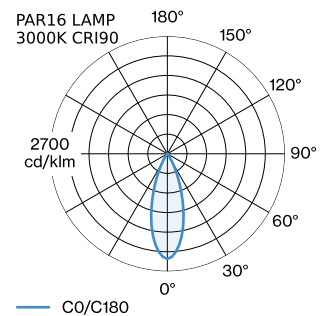

ELECTRICAL

100 - 240 V
Class 1

PHYSICAL

diameter 191 mm
height 150 mm
0.75 kg

^a Colour may deviate slightly due to production conditions.

LIGHT DISTRIBUTION

[‘287620BB0’] The technical data represent rated values for an ambient temperature of 25°C. The data values for the luminous flux are initially subject to a tolerance of +/- 10%, those for the electrical connected load are initially subject to a tolerance of +/- 10%, and those for the colour temperature are initially subject to a tolerance of +/- 150 K. No liability is assumed for typographical or printing errors. The general terms and conditions of Wever & Ducré BV apply.

Wall Base

Type	Colour	Ø·H (MM)	Item number
for 1 luminaire	White	82·32	90019195
for 1 luminaire	Black	82·32	90019196

OPTICAL ACCESSORIES

[287620BB0] The technical data represent rated values for an ambient temperature of 25°C. The data values for the luminous flux are initially subject to a tolerance of +/- 10%, those for the electrical connected load are initially subject to a tolerance of +/- 10%, and those for the colour temperature are initially subject to a tolerance of +/- 150 K. No liability is assumed for typographical or printing errors. The general terms and conditions of Wever & Ducré BV apply.