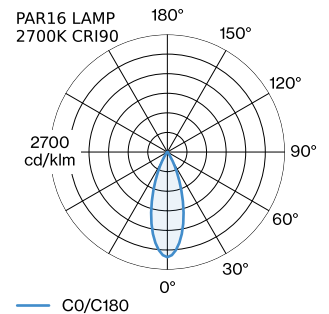

ELECTRICAL

100 - 240 V
Class 1

PHYSICAL

diameter 191 mm
height 150 mm
0.75 kg

^a Colour may deviate slightly due to production conditions.

LIGHT DISTRIBUTION

[‘287620BB0’] The technical data represent rated values for an ambient temperature of 25°C. The data values for the luminous flux are initially subject to a tolerance of +/- 10%, those for the electrical connected load are initially subject to a tolerance of +/- 10%, and those for the colour temperature are initially subject to a tolerance of +/- 150 K. No liability is assumed for typographical or printing errors. The general terms and conditions of Wever & Ducré BV apply.

Wall Base

Type	Colour	Ø·H (MM)	Item number
for 1 luminaire	White	82·32	90019195
for 1 luminaire	Black	82·32	90019196

OPTICAL ACCESSORIES

[287620BB0] The technical data represent rated values for an ambient temperature of 25°C. The data values for the luminous flux are initially subject to a tolerance of +/- 10%, those for the electrical connected load are initially subject to a tolerance of +/- 10%, and those for the colour temperature are initially subject to a tolerance of +/- 150 K. No liability is assumed for typographical or printing errors. The general terms and conditions of Wever & Ducré BV apply.