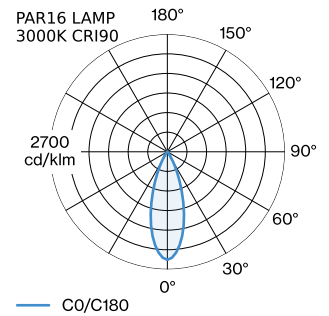

ELECTRICAL

100 - 240 V
Class 1

PHYSICAL

diameter 151 mm
height 125 mm
0.3 kg

^a Colour may deviate slightly due to production conditions.

LIGHT DISTRIBUTION

[‘287720BBO’] The technical data represent rated values for an ambient temperature of 25°C. The data values for the luminous flux are initially subject to a tolerance of +/- 10%, those for the electrical connected load are initially subject to a tolerance of +/- 10%, and those for the colour temperature are initially subject to a tolerance of +/- 150 K. No liability is assumed for typographical or printing errors. The general terms and conditions of Wever & Ducré BV apply.

Wall Base

Type	Colour	Ø·H (MM)	Item number
for 1 luminaire	White	82·32	90019195
for 1 luminaire	Black	82·32	90019196

OPTICAL ACCESSORIES

[287720BB0] The technical data represent rated values for an ambient temperature of 25°C. The data values for the luminous flux are initially subject to a tolerance of +/- 10%, those for the electrical connected load are initially subject to a tolerance of +/- 10%, and those for the colour temperature are initially subject to a tolerance of +/- 150 K. No liability is assumed for typographical or printing errors. The general terms and conditions of Wever & Ducré BV apply.