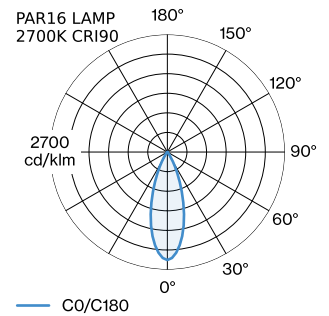

ELECTRICAL

100 - 240 V
Class 1

PHYSICAL

diameter 151 mm
height 125 mm
0.3 kg

^a Colour may deviate slightly due to production conditions.

LIGHT DISTRIBUTION

[‘287720BBO’] The technical data represent rated values for an ambient temperature of 25°C. The data values for the luminous flux are initially subject to a tolerance of +/- 10%, those for the electrical connected load are initially subject to a tolerance of +/- 10%, and those for the colour temperature are initially subject to a tolerance of +/- 150 K. No liability is assumed for typographical or printing errors. The general terms and conditions of Wever & Ducré BV apply.

Wall Base

Type	Colour	Ø·H (MM)	Item number
for 1 luminaire	White	82·32	90019195
for 1 luminaire	Black	82·32	90019196

OPTICAL ACCESSORIES

[287720BB0] The technical data represent rated values for an ambient temperature of 25°C. The data values for the luminous flux are initially subject to a tolerance of +/- 10%, those for the electrical connected load are initially subject to a tolerance of +/- 10%, and those for the colour temperature are initially subject to a tolerance of +/- 150 K. No liability is assumed for typographical or printing errors. The general terms and conditions of Wever & Ducré BV apply.