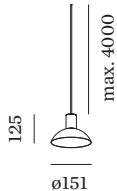

GENERAL

Ceiling
Suspended
Black Matt + Gold
IP20
Interior
CIE flux code: 94 98 100 100 100

MEASURED LAMPS

PAR16 LAMP 2700K CRI90
460 lm
6.5 W

PAR16 LAMP 3000K CRI90
480 lm
6.5 W

LED

lamp PAR16
socket GU10
max. per socket 12.0 W
CRI ≥ 90

ELECTRICAL

100 - 240 V
Class 1

PHYSICAL

diameter 151 mm
height 125 mm
0.3 kg