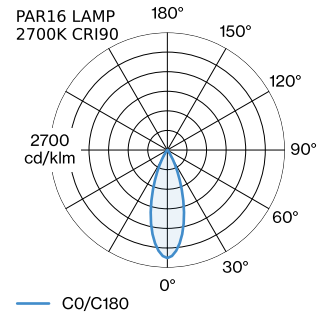

PROJECT

TYPE

NOTES

QUANTITY

DATE

Ceiling suspended luminaire made from aluminium; surface Black Matt + Gold wet painted; matt texture; inclusive adjustable cable suspension max. 4000mm in Signal Black; lamp socket GU10; lamp type PAR16; max. 12W; 100 - 240 V; degree of protection IP20; Class 1; ceiling base not included;

GENERAL

Ceiling
Suspended
Black Matt + Gold
IP20
Interior
CIE flux code: 94 98 100 100 100

MEASURED LAMPS

PAR16 LAMP 2700K CRI90
460 lm
6.5 W

PAR16 LAMP 3000K CRI90
480 lm
6.5 W

LED

lamp PAR16
socket GU10
max. per socket 12.0 W
CRI ≥ 90

ELECTRICAL

100 - 240 V
Class 1

PHYSICAL

diameter 151 mm
height 125 mm
0.3 kg

LIGHT DISTRIBUTION

[‘287720BGO’] The technical data represent rated values for an ambient temperature of 25°C. The data values for the luminous flux are initially subject to a tolerance of +/- 10%, those for the electrical connected load are initially subject to a tolerance of +/- 10%, and those for the colour temperature are initially subject to a tolerance of +/- 150 K. No liability is assumed for typographical or printing errors. The general terms and conditions of Wever & Ducré BV apply.

Wall Base

Type	Colour	Ø·H (MM)	Item number
for 1 luminaire	White	82·32	90019195
for 1 luminaire	Black	82·32	90019196

OPTICAL ACCESSORIES

[287720BGO] The technical data represent rated values for an ambient temperature of 25°C. The data values for the luminous flux are initially subject to a tolerance of +/- 10%, those for the electrical connected load are initially subject to a tolerance of +/- 10%, and those for the colour temperature are initially subject to a tolerance of +/- 150 K. No liability is assumed for typographical or printing errors. The general terms and conditions of Wever & Ducré BV apply.