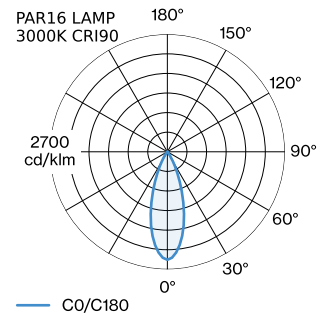

PROJECT

TYPE

NOTES

QUANTITY

DATE

Ceiling suspended luminaire made from aluminium; surface Black Matt + Gold wet painted; matt texture; inclusive adjustable cable suspension max. 4000mm in Signal Black; lamp socket GU10; lamp type PAR16; max. 12W; 100 - 240 V; degree of protection IP20; Class 1; ceiling base not included;

GENERAL

Ceiling
Suspended
Black Matt + Gold
IP20
Interior
CIE flux code: 94 98 100 100 100

MEASURED LAMPS

PAR16 LAMP 2700K CRI90
460 lm
6.5 W

PAR16 LAMP 3000K CRI90
480 lm
6.5 W

LED

lamp PAR16
socket GU10
max. per socket 12.0 W
CRI ≥ 90

ELECTRICAL

100 - 240 V
Class 1

PHYSICAL

diameter 151 mm
height 125 mm
0.3 kg

LIGHT DISTRIBUTION

[‘287720BGO’] The technical data represent rated values for an ambient temperature of 25°C. The data values for the luminous flux are initially subject to a tolerance of +/- 10%, those for the electrical connected load are initially subject to a tolerance of +/- 10%, and those for the colour temperature are initially subject to a tolerance of +/- 150 K. No liability is assumed for typographical or printing errors. The general terms and conditions of Wever & Ducré BV apply.

Wall Base

Type	Colour	Ø·H (MM)	Item number
for 1 luminaire	White	82·32	90019195
for 1 luminaire	Black	82·32	90019196

OPTICAL ACCESSORIES

[287720BGO] The technical data represent rated values for an ambient temperature of 25°C. The data values for the luminous flux are initially subject to a tolerance of +/- 10%, those for the electrical connected load are initially subject to a tolerance of +/- 10%, and those for the colour temperature are initially subject to a tolerance of +/- 150 K. No liability is assumed for typographical or printing errors. The general terms and conditions of Wever & Ducré BV apply.