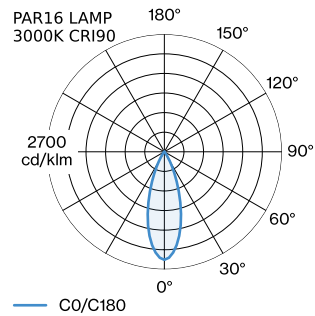

PROJECT

TYPE

NOTES

QUANTITY

DATE

Ceiling suspended luminaire made from aluminium; surface White Matt wet painted; matt texture; inclusive adjustable cable suspension max. 4000mm in Pure White; lamp socket GU10; lamp type PAR16; max. 12W; 100 - 240 V; degree of protection IP20; Class 1; ceiling base not included;

GENERAL

Ceiling
Suspended
White Matt
IP20
Interior
CIE flux code: 94 98 100 100 100

MEASURED LAMPS

PAR16 LAMP 2700K CRI90
505 lm
6.5 W
PAR16 LAMP 3000K CRI90
550 lm
6.5 W

LED

lamp PAR16
socket GU10
max. per socket 12.0 W
CRI ≥ 90

ELECTRICAL

100 - 240 V
Class 1

PHYSICAL

diameter 151 mm
height 125 mm
0.3 kg

MOUNTING ACCESSORIES
Cable Wall-Ceiling Bracket

Colour	Ø·H (MM)	Item number
White	16·30	90019197
Black	16·30	90019198

Hook

Type	Colour	Ø·H (MM)	Item number
standard multi suspension hook	Black	3·83	90052024
standard multi suspension hook	White	3·83	90052025
optional multi suspension hook	Black	5·90	90052065
optional multi suspension hook	White	5·90	90052066
for cable 4.25-5.5mm diameter	White	15·35	90052079
for cable 4.25-5.5mm diameter	Black	15·35	90052080

Wall Base

Type	Colour	Ø·H (MM)	Item number
for 1 luminaire	White	82·32	90019195
for 1 luminaire	Black	82·32	90019196

OPTICAL ACCESSORIES

[‘287720WW0’] The technical data represent rated values for an ambient temperature of 25°C. The data values for the luminous flux are initially subject to a tolerance of +/- 10%, those for the electrical connected load are initially subject to a tolerance of +/- 10%, and those for the colour temperature are initially subject to a tolerance of +/- 150 K. No liability is assumed for typographical or printing errors. The general terms and conditions of Wever & Ducré BV apply.