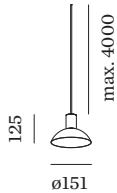

PROJECT

TYPE

NOTES

QUANTITY

DATE

Ceiling suspended luminaire made from aluminium; surface White Matt wet painted; matt texture; inclusive adjustable cable suspension max. 4000mm in Pure White; lamp socket GU10; lamp type PAR16; max. 12W; 100 - 240 V; degree of protection IP20; Class 1; ceiling base not included;

GENERAL

Ceiling
Suspended
White Matt
IP20
Interior
CIE flux code: 94 98 100 100 100

MEASURED LAMPS

PAR16 LAMP 2700K CRI90
505 lm
6.5 W
PAR16 LAMP 3000K CRI90
550 lm
6.5 W

LED

lamp PAR16
socket GU10
max. per socket 12.0 W
CRI ≥ 90

ELECTRICAL

100 - 240 V
Class 1

PHYSICAL

diameter 151 mm
height 125 mm
0.3 kg