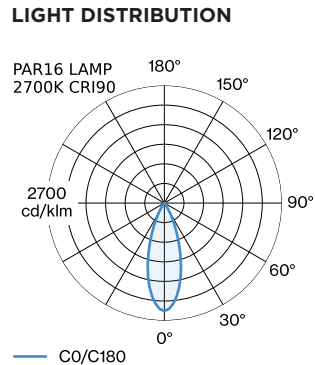

PROJECT

TYPE

NOTES

QUANTITY

DATE

Ceiling suspended luminaire made from aluminium; surface White Matt wet painted; matt texture; inclusive adjustable cable suspension max. 4000mm in Pure White; lamp socket GU10; lamp type PAR16; max. 12W; 100 - 240 V; degree of protection IP20; Class 1; ceiling base not included;

GENERAL

Ceiling
Suspended
White Matt
IP20
Interior
CIE flux code: 94 98 100 100 100

MEASURED LAMPS

PAR16 LAMP 2700K CRI90
505 lm
6.5 W
PAR16 LAMP 3000K CRI90
550 lm
6.5 W

LED

lamp PAR16
socket GU10
max. per socket 12.0 W
CRI ≥ 90

ELECTRICAL

100 - 240 V
Class 1

PHYSICAL

diameter 151 mm
height 125 mm
0.3 kg

MOUNTING ACCESSORIES
Cable Wall-Ceiling Bracket

Colour	Ø·H (MM)	Item number
White	16·30	90019197
Black	16·30	90019198

Hook

Type	Colour	Ø·H (MM)	Item number
standard multi suspension hook	Black	3·83	90052024
standard multi suspension hook	White	3·83	90052025
optional multi suspension hook	Black	5·90	90052065
optional multi suspension hook	White	5·90	90052066
for cable 4.25-5.5mm diameter	White	15·35	90052079
for cable 4.25-5.5mm diameter	Black	15·35	90052080

Wall Base

Type	Colour	Ø·H (MM)	Item number
for 1 luminaire	White	82·32	90019195
for 1 luminaire	Black	82·32	90019196

OPTICAL ACCESSORIES

[‘287720WW0’] The technical data represent rated values for an ambient temperature of 25°C. The data values for the luminous flux are initially subject to a tolerance of +/- 10%, those for the electrical connected load are initially subject to a tolerance of +/- 10%, and those for the colour temperature are initially subject to a tolerance of +/- 150 K. No liability is assumed for typographical or printing errors. The general terms and conditions of Wever & Ducré BV apply.