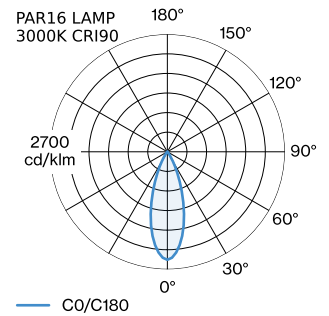

lamp PAR16
socket GU10
max. per socket 12.0 W
CRI ≥ 90

**ELECTRICAL**

100 - 240 V
Class 1

**PHYSICAL**

diameter 250 mm
height 125 mm
0.41 kg

<sup>a</sup> Colour may deviate slightly due to production conditions.

**LIGHT DISTRIBUTION**

[‘287820BB0’] The technical data represent rated values for an ambient temperature of 25°C. The data values for the luminous flux are initially subject to a tolerance of +/- 10%, those for the electrical connected load are initially subject to a tolerance of +/- 10%, and those for the colour temperature are initially subject to a tolerance of +/- 150 K. No liability is assumed for typographical or printing errors. The general terms and conditions of Wever & Ducré BV apply.

**Wall Base**

Type	Colour	Ø·H (MM)	Item number
for 1 luminaire	White	82-32	90019195
for 1 luminaire	Black	82-32	90019196

**ELECTRICAL ACCESSORIES**

[287820BB0] The technical data represent rated values for an ambient temperature of 25°C. The data values for the luminous flux are initially subject to a tolerance of +/- 10%, those for the electrical connected load are initially subject to a tolerance of +/- 10%, and those for the colour temperature are initially subject to a tolerance of +/- 150 K. No liability is assumed for typographical or printing errors. The general terms and conditions of Wever & Ducré BV apply.

**Type**

2700K | >90 CRI | GU10  
3000K | >90 CRI | GU10  
2700K | >80 CRI | GU10  
3000K | >80 CRI | GU10

**Colour**

White  
White  
Silver  
Silver

**Ø·H (MM)**

50-60  
50-60  
50-60  
50-60

**Item number**