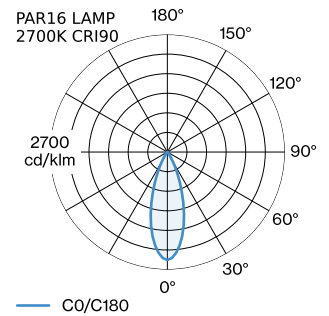

lamp PAR16
socket GU10
max. per socket 12.0 W
CRI ≥ 90

**ELECTRICAL**

100 - 240 V
Class 1

**PHYSICAL**

diameter 250 mm
height 125 mm
0.41 kg

<sup>a</sup> Colour may deviate slightly due to production conditions.

**LIGHT DISTRIBUTION**

[‘287820BB0’] The technical data represent rated values for an ambient temperature of 25°C. The data values for the luminous flux are initially subject to a tolerance of +/- 10%, those for the electrical connected load are initially subject to a tolerance of +/- 10%, and those for the colour temperature are initially subject to a tolerance of +/- 150 K. No liability is assumed for typographical or printing errors. The general terms and conditions of Wever & Ducré BV apply.

**Wall Base**

Type	Colour	Ø·H (MM)	Item number
for 1 luminaire	White	82-32	90019195
for 1 luminaire	Black	82-32	90019196

**ELECTRICAL ACCESSORIES**

[287820BB0] The technical data represent rated values for an ambient temperature of 25°C. The data values for the luminous flux are initially subject to a tolerance of +/- 10%, those for the electrical connected load are initially subject to a tolerance of +/- 10%, and those for the colour temperature are initially subject to a tolerance of +/- 150 K. No liability is assumed for typographical or printing errors. The general terms and conditions of Wever & Ducré BV apply.

**Type**

2700K | >90 CRI | GU10  
3000K | >90 CRI | GU10  
2700K | >80 CRI | GU10  
3000K | >80 CRI | GU10

**Colour**

White  
White  
Silver  
Silver

**Ø·H (MM)**

50-60  
50-60  
50-60  
50-60

**Item number**