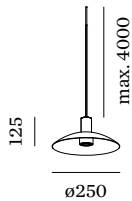

GENERAL

Ceiling
Suspended
Black Matt
RAL 9005 ^a
IP20
Interior
CIE flux code: 94 98 100 100 100

MEASURED LAMPS

PAR16 LAMP 2700K CRI90
460 lm
6.5 W
PAR16 LAMP 3000K CRI90
480 lm
6.5 W

LED

lamp PAR16
socket GU10
max. per socket 12.0 W
CRI ≥ 90

ELECTRICAL

100 - 240 V
Class 1

PHYSICAL

diameter 250 mm
height 125 mm
0.41 kg

^a Colour may deviate slightly due to production conditions.