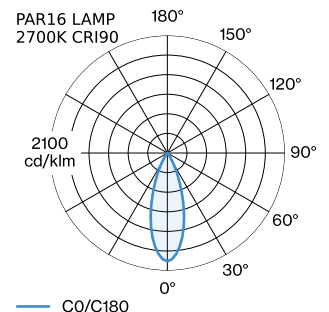

PROJECT
TYPE
NOTES
QUANTITY
DATE

Wall surface luminaire made from die-cast aluminium; surface Gold + White Matt wet painted; matt texture; up or down light emission; lamp socket GU10; lamp type PAR16; max. 12W; 100 - 240 V; degree of protection IP20; Class 1; lamp not included;

GENERAL

Wall
Surface
Gold + White Matt
IP20
Interior
direct 425 395 lm
total 425 395 lm

MEASURED LAMPS

PAR16 LAMP 2700K CRI90
6.5 W
PAR16 LAMP 3000K CRI90
6.5 W

LED

lamp PAR16
socket GU10
max. per socket 12.0 W
CRI ≥ 90

ELECTRICAL

100 - 240 V
Class 1

PHYSICAL

diameter 115 mm
height 245 mm
0.36 kg

LIGHT DISTRIBUTION

387320GW0

ELECTRICAL ACCESSORIES

LED LAMPS

Colour	Item number
Black Texture	W901228B3
Black Texture	W901228B5

LAMPS

PAR16 LED Lamp

Type	Colour	Ø·H (MM)	Item number
2700K >90 CRI GU10	White	50·60	901228W3
3000K >90 CRI GU10	White	50·60	901228W5
2700K >80 CRI GU10	Silver	50·60	905227S2
3000K >80 CRI GU10	Silver	50·60	905227S4