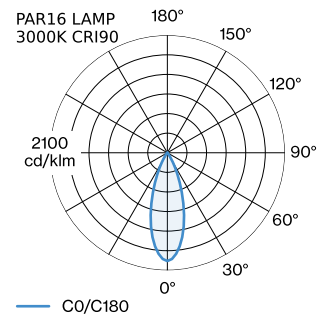

PROJECT
TYPE
NOTES
QUANTITY
DATE

Wall surface luminaire made from die-cast aluminium; surface Gold + White Matt wet painted; matt texture; up or down light emission; lamp socket GU10; lamp type PAR16; max. 12W; 100 - 240 V; degree of protection IP20; Class 1; lamp not included;

GENERAL

Wall
Surface
Gold + White Matt
IP20
Interior
direct 425 395 lm
total 425 395 lm

MEASURED LAMPS

PAR16 LAMP 2700K CRI90
6.5 W
PAR16 LAMP 3000K CRI90
6.5 W

LED

lamp PAR16
socket GU10
max. per socket 12.0 W
CRI ≥ 90

ELECTRICAL

100 - 240 V
Class 1

PHYSICAL

diameter 115 mm
height 245 mm
0.36 kg

LIGHT DISTRIBUTION

387320GW0

ELECTRICAL ACCESSORIES

LED LAMPS

Colour	Item number
Black Texture	W901228B3
Black Texture	W901228B5

LAMPS

PAR16 LED Lamp

Type	Colour	Ø·H (MM)	Item number
2700K >90 CRI GU10	White	50·60	901228W3
3000K >90 CRI GU10	White	50·60	901228W5
2700K >80 CRI GU10	Silver	50·60	905227S2
3000K >80 CRI GU10	Silver	50·60	905227S4