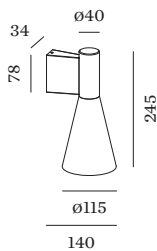

PROJECT
TYPE
NOTES
QUANTITY
DATE

Wall surface luminaire made from die-cast aluminium; surface Gold + White Matt wet painted; matt texture; up or down light emission; lamp socket GU10; lamp type PAR16; max. 12W; 100 - 240 V; degree of protection IP20; Class 1; lamp not included;

GENERAL

Wall
Surface
Gold + White Matt
IP20
Interior
direct 425 395 lm
total 425 395 lm

MEASURED LAMPS

PAR16 LAMP 2700K CRI90
6.5 W
PAR16 LAMP 3000K CRI90
6.5 W

LED

lamp PAR16
socket GU10
max. per socket 12.0 W
CRI ≥ 90

ELECTRICAL

100 - 240 V
Class 1

PHYSICAL

diameter 115 mm
height 245 mm
0.36 kg

LIGHT DISTRIBUTION

387320GW0

ELECTRICAL ACCESSORIES

LED LAMPS

Colour	Item number
Black Texture	W901228B3
Black Texture	W901228B5

LAMPS

PAR16 LED Lamp

Type	Colour	Ø·H (MM)	Item number
2700K >90 CRI GU10	White	50·60	901228W3
3000K >90 CRI GU10	White	50·60	901228W5
2700K >80 CRI GU10	Silver	50·60	905227S2
3000K >80 CRI GU10	Silver	50·60	905227S4