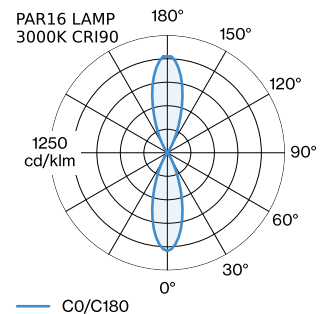

PROJECT
TYPE
NOTES
QUANTITY
DATE

Wall surface luminaire made from die-cast aluminium; surface Black Matt + Gold wet painted; matt texture; up and down light emission; lamp socket GU10; lamp type PAR16; max. 12W; 100 - 240 V; degree of protection IP20; Class 1; lamp not included;

GENERAL

Wall
Surface
Black Matt + Gold
IP20
Interior
indirect 480 460 lm
direct 480 460 lm
total 960 920 lm

LED

lamp PAR16
socket GU10
max. per socket 12.0 W
CRI ≥ 90

ELECTRICAL

100 - 240 V
Class 1

PHYSICAL

diameter 124 mm
height 324 mm
0.5 kg

MEASURED LAMPS

PAR16 LAMP 2700K CRI90
13 W
PAR16 LAMP 3000K CRI90
13 W

LIGHT DISTRIBUTION

387520BGO

ELECTRICAL ACCESSORIES

LED LAMPS

Colour

Silver

Ø·H (MM)

50·60

50·60

50·60

50·60

Item number

901228W3