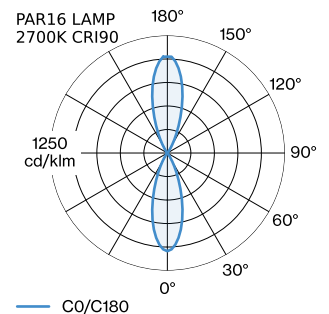

PROJECT
TYPE
NOTES
QUANTITY
DATE

Wall surface luminaire made from die-cast aluminium; surface Black Matt + Gold wet painted; matt texture; up and down light emission; lamp socket GU10; lamp type PAR16; max. 12W; 100 - 240 V; degree of protection IP20; Class 1; lamp not included;

GENERAL

Wall
Surface
Black Matt + Gold
IP20
Interior
indirect 480 460 lm
direct 480 460 lm
total 960 920 lm

LED

lamp PAR16
socket GU10
max. per socket 12.0 W
CRI ≥ 90

ELECTRICAL

100 - 240 V
Class 1

PHYSICAL

diameter 124 mm
height 324 mm
0.5 kg

MEASURED LAMPS

PAR16 LAMP 2700K CRI90
13 W
PAR16 LAMP 3000K CRI90
13 W

LIGHT DISTRIBUTION

387520BGO

ELECTRICAL ACCESSORIES

LED LAMPS

Colour

Silver

Ø·H (MM)

50·60

50·60

50·60

50·60

Item number

901228W3