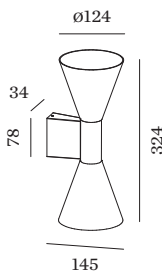

PROJECT
TYPE
NOTES
QUANTITY
DATE

Wall surface luminaire made from die-cast aluminium; surface Black Matt + Gold wet painted; matt texture; up and down light emission; lamp socket GU10; lamp type PAR16; max. 12W; 100 - 240 V; degree of protection IP20; Class 1; lamp not included;

GENERAL

Wall
Surface
Black Matt + Gold
IP20
Interior
indirect 480 460 lm
direct 480 460 lm
total 960 920 lm

LED

lamp PAR16
socket GU10
max. per socket 12.0 W
CRI ≥ 90

ELECTRICAL

100 - 240 V
Class 1

PHYSICAL

diameter 124 mm
height 324 mm
0.5 kg

MEASURED LAMPS

PAR16 LAMP 2700K CRI90
13 W
PAR16 LAMP 3000K CRI90
13 W

LIGHT DISTRIBUTION

387520BGO

ELECTRICAL ACCESSORIES

LED LAMPS

Colour

Silver

Ø·H (MM)

50·60

50·60

50·60

50·60

Item number

901228W3